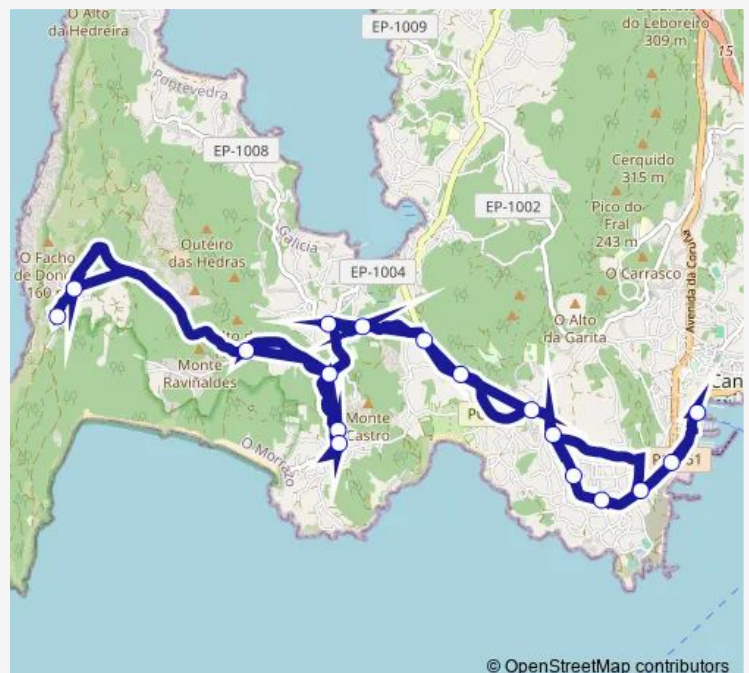

### Route schedule

Donon (Facho) — Cangas E.A.

Monday	12:00
Tuesday	12:00
Wednesday	12:00
Thursday	12:00
Friday	12:00
Saturday	12:00
Sunday	—

### Route info

Direction: Donon (Facho)

Stops: 17

Trip Duration: 0 hour 23 min

© OpenStreetMap contributors

**Direction**

Cangas E.A. — Donon (Facho)

17 stops

[Open route schedule](#)

Cangas E.A.

Pedra Alta

Salgueiron

Balea

Auto-Escola (Darbo)

Canexas

Seixo (Darbo)

## Route schedule

Cangas E.A. — Donon (Facho)

Monday 11:30

Tuesday 11:30

Wednesday 11:30

Thursday 11:30

Friday 11:30

Saturday 11:30