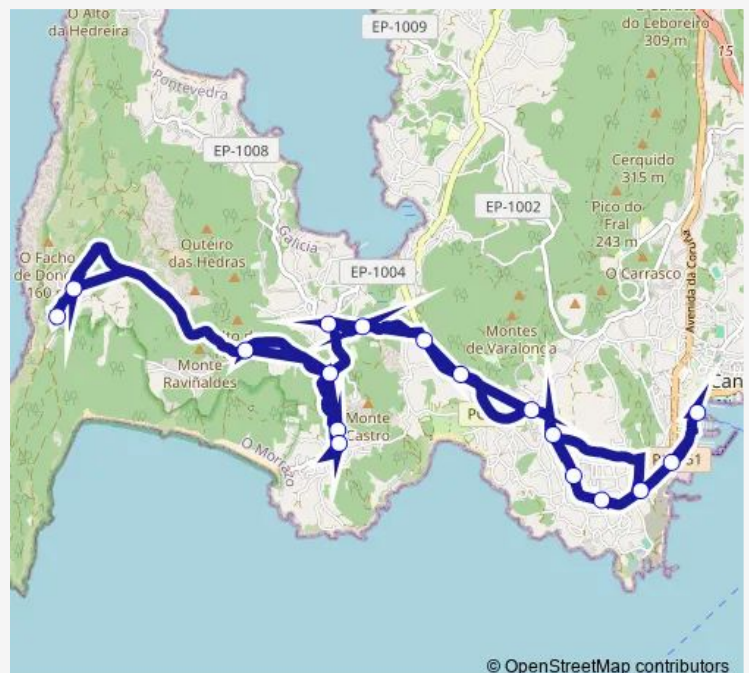

Donon (Facho) — Cangas E.A.

Monday	12:00
Tuesday	12:00
Wednesday	12:00
Thursday	—
Friday	12:00
Saturday	12:00
Sunday	—

Route info

Direction: Donon (Facho)

Stops: 17

Trip Duration: 0 hour 23 min

© OpenStreetMap contributors

Direction

Cangas E.A. — Donon (Facho)

17 stops

[Open route schedule](#)

Cangas E.A.

Pedra Alta

Salgueiron

Balea

Nerga

Cruce Nerga

Cruce Viño

Donon (Aldea)

Donon (Facho)

Route schedule

Cangas E.A. — Donon (Facho)

Monday	11:30
Tuesday	11:30
Wednesday	11:30
Thursday	—
Friday	11:30
Saturday	11:30
Sunday	—