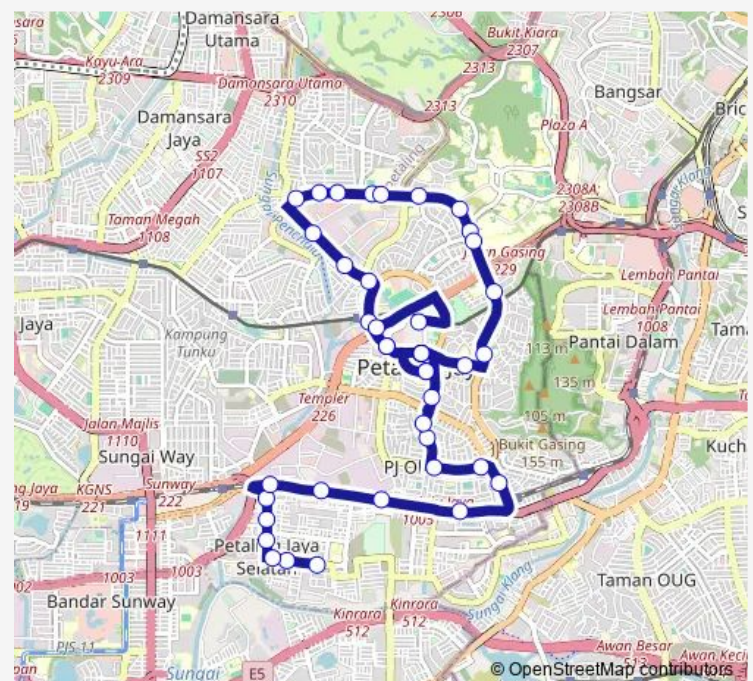

### Route schedule

Pj137 Terminal Taman Medan — Pj445 LRT Taman Jaya

Monday 06:00-21:00

Tuesday 06:00-21:00

Wednesday 06:00-21:00

Thursday 06:00-21:00

Friday 06:00-21:00

Saturday 06:00-19:00

### Route info

Direction: Pj137 Terminal Taman Medan

Stops: 42

Trip Duration: 0 hour 50 min

**Pj01 — Terminal Taman Medan ~ Stesen LRT Taman Jaya**

Pj439 SK SRI Petaling (Opp)

Pj278 Digital Mall Seksyen 14

Pj302 Quill 9