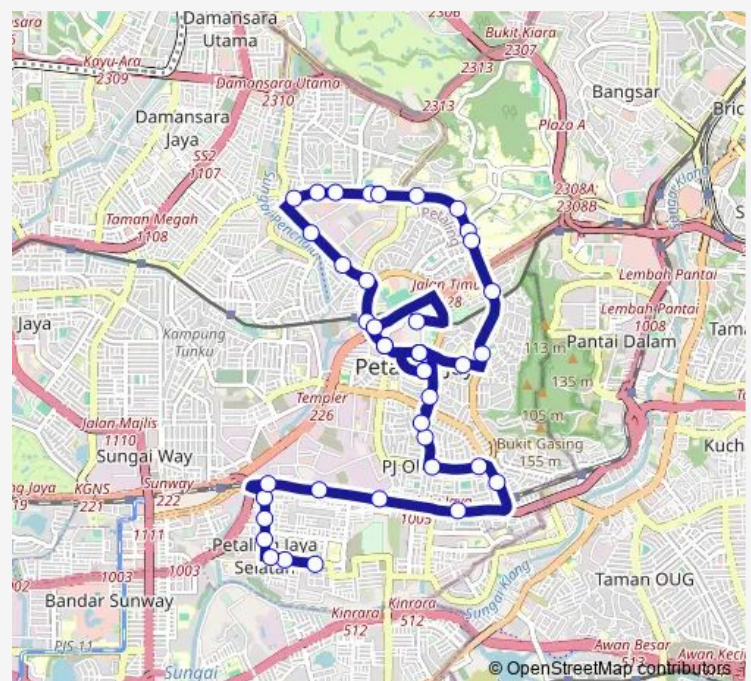

Pj84 PJ Walk

(M) Pj435 Wisma Mcis

(M) Pj437 LRT Asia Jaya

Route schedule

Pj137 Terminal Taman Medan — Pj445 LRT Taman Jaya

Monday 06:00-21:00

Tuesday 06:00-21:00

Wednesday 06:00-21:00

Thursday 06:00-21:00

Friday 06:00-21:00

Saturday 06:00-19:00

Sunday 06:00-19:00

Route info

Direction: Pj137 Terminal Taman Medan

Stops: 42

Trip Duration: 0 hour 50 min

■ PJ01 — Terminal Taman Medan ~ Stesen LRT Taman Jaya

BusMaps

Pj439 SK SRI Petaling (Opp)

Pj278 Digital Mall Seksyen 14

Pj302 Quill 9

Pj210 Hotel Lisa DE Inn

Pj211 Flat Seksyen 17 (Selatan)

Pj212 Jaya ONE Mall (Opp)

Monday 07:11-21:51

Tuesday 07:11-21:51

Wednesday 07:11-21:51

Thursday 07:11-21:51

Friday 07:11-21:51

Saturday 06:46-19:46

Sunday 06:46-19:46

Route info