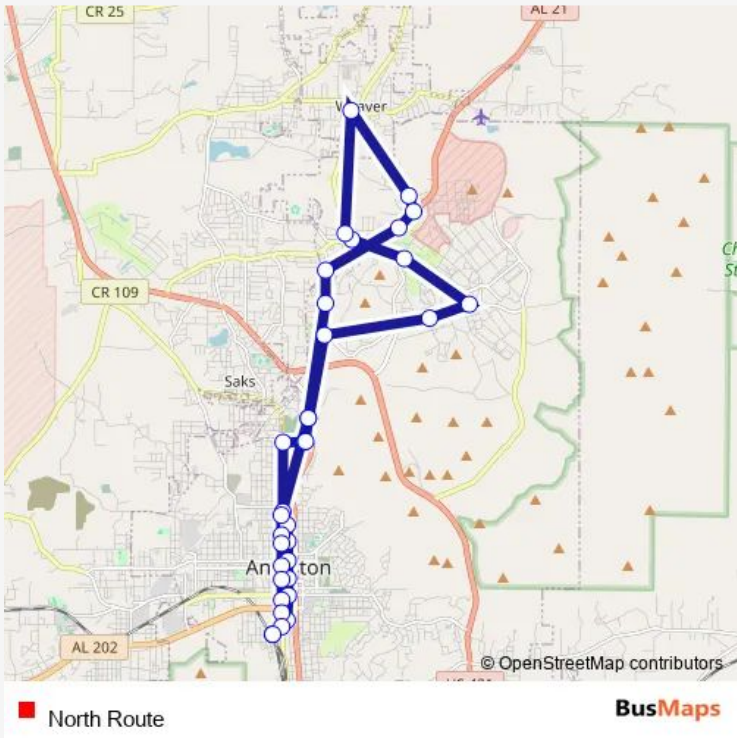

## Bus North Route

[Go to website](#)

**Direction**  
 Multimodal Station — Multimodal Station  
 34 stops  
[Open route schedule](#)

- Multimodal Station
- 6th Street & Wilmer Avenue
- Anniston Public Library
- 12th Street & Wilmer Avenue
- 15th Street & Wilmer Avenue
- Between 17th & 18th Street
- 20th Street & Wilmer Avenue
- 22nd Street & Wilmer Avenue
- Dollar General
- Old Pizza Hut
- Lowe's - Summerall Gate Road
- Sport's Complex
- Mcclellan Park Medical Mall
- Cane Creek Golf Course
- Old Lenlock Shopping Center
- Cedars Green Apartments
- Passenger Shelter on Crosson Street
- Avenue B & Cave Road
- Secondhand Tails Thrift Store
- Opportunity Center
- Walmart

Route schedule  
 Multimodal Station — Multimodal Station

Monday	06:00-17:00
Tuesday	06:00-17:00
Wednesday	06:00-17:00
Thursday	06:00-17:00
Friday	06:00-17:00
Saturday	10:00-16:00
Sunday	—

Route info  
 Direction: Multimodal Station  
 Stops: 34  
 Trip Duration: 0 hour 53 min

Chevron

Health Department

Pickette's

Health Department

22nd Street & Noble Street

19th Street & Noble Street

County Administration Building

14th Street & Noble Street

12th Street & Noble Street

9th Street & Noble Street

7th Street & Noble Street

5th Street & Noble Street

Multimodal Station

North Route Bus time schedules and route maps are available in an offline PDF at [busmaps.com](https://busmaps.com). Use the [busmaps.com](https://busmaps.com) website to see live bus times, train schedule or subway schedule, and step-by-step directions for all public transit in Anniston