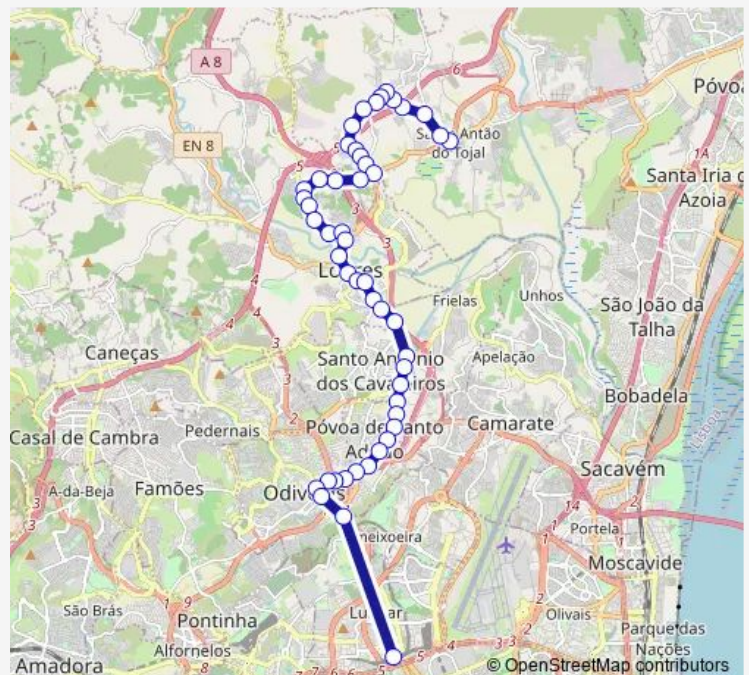

Thursday 15:10-19:10

Friday 15:10-19:10

Saturday —

Sunday —

Route info

Direction: Sto Antæo Tojal (Estr Pinteus)

Stops: 49

Trip Duration: 0 hour 45 min