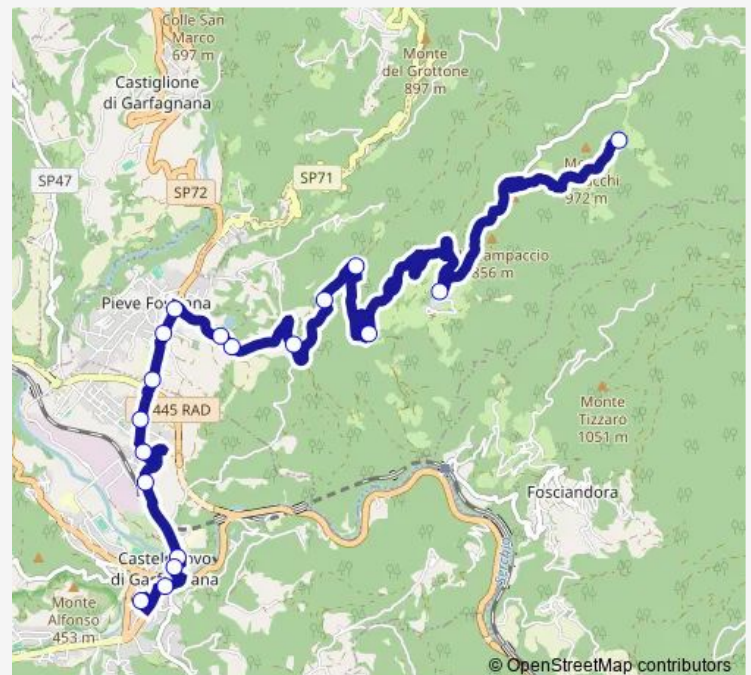

Saturday 13:30

Sunday —

Route info

Direction: Repubblica 1

Stops: 22

Trip Duration: 0 hour 40 min

Direction

Repubblica 1 — Loc.Capraia

17 stops

[Open route schedule](#)

Repubblica 1

Castelnuovo G.Na Ex Plinc

Via Roma Scuole Medie

Via Roma Carceri

La Costa 1

Ss.324 Rist.La Lanterna

Via Sillico

Sillico Capolinea

Loc.Capraia

Route schedule

Repubblica 1 — Loc.Capraia

Monday 07:20

Tuesday 07:20

Wednesday 07:20

Thursday 07:20-11:10

Friday 07:20

Saturday 07:20

Sunday —

Route info

Direction: Repubblica 1

Stops: 17

Trip Duration: 0 hour 30 min