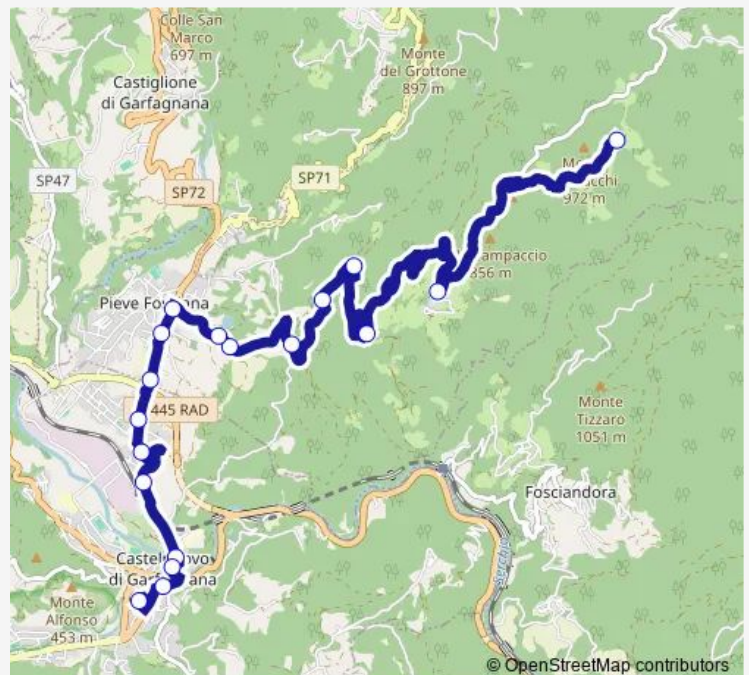

Monday 07:50-12:25

Tuesday 07:50-12:25

Wednesday 07:50-12:25

Thursday 07:50-12:25

Friday 07:50-12:25

Saturday 07:50-12:25

Sunday —

Route info

Direction: Sillico Capolinea

Stops: 18

Trip Duration: 0 hour 35 min

Direction

Repubblica 1 — Sillico Capolinea

16 stops

[Open route schedule](#)

Repubblica 1