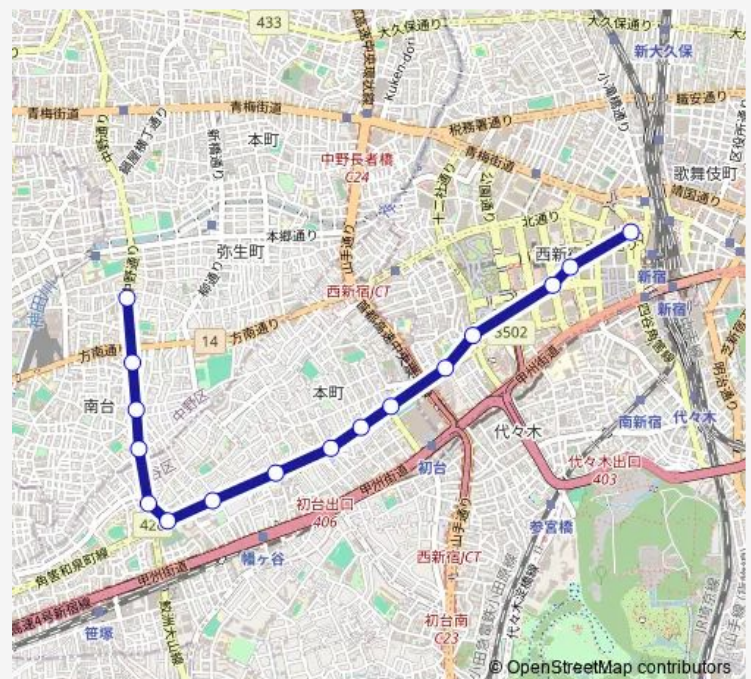

Direction

富士高校 — 新宿駅西口

16 stops

[Open route schedule](#)

富士高校

南台交差点

南台三丁目

新山通り

笹塚こども図書館

笹塚中学

七号通り

六号通り

本町一丁目

不動通り入口

幡ヶ谷不動尊

西新宿小学校

十二社池の上

新宿 n sビル

京王プラザホテル

新宿駅西口

Route schedule

富士高校 — 新宿駅西口

Monday 05:51-08:10

Tuesday 05:51-07:39

Wednesday 05:51-08:10

Thursday 05:51-08:10

Friday 05:51-07:39

Saturday 06:05-08:10

Sunday 06:25-08:10

Route info

Direction: 富士高校

Stops: 16

Trip Duration: 0 hour 19 min