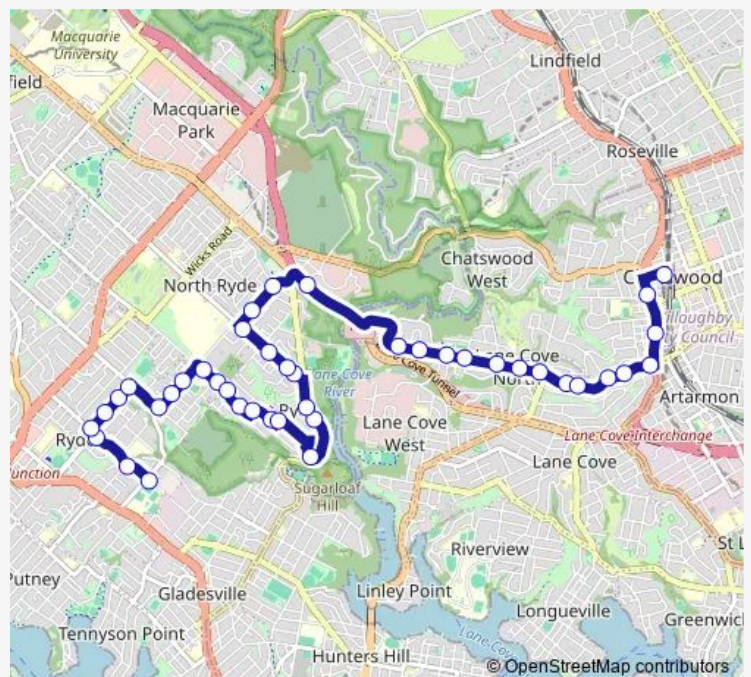

School Bus 685w Ryde Depot to Chatswood Stn

[Go to website](#)

Direction

Buffalo Rd Before Cressy Rd — Chatswood Station, Railway St, Stand H

42 stops

[Open route schedule](#)

- Buffalo Rd Before Cressy Rd
- Hardy Park, Buffalo Rd
- Buffalo Rd Opp Kells Rd
- Gardener Av At Buffalo Rd
- Gardener Av At Jones St
- Gardener Av Opp Bidgee Rd
- Gardener Av At Quarry Rd
- Quarry Rd At Badajoz Rd
- Badajoz Rd Opp Callaghan St
- Badajoz Rd Before Nerang St
- Twin Rd Opp Ryde East Public School
- Twin Rd Opp John Miller St
- Moncrieff Dr After Cressy Rd
- Moncrieff Dr Opp Cilento Cres
- Sager Place Centre, Sager Pl
- Elliott Av At Rudd St
- Lumsdaine Av After Elliott Av
- Rene St Opp Mccallum Av
- 308 Pittwater Rd
- Brereton Park, Pittwater Rd
- Coxs Rd At Jeanette St

Route schedule

Buffalo Rd Before Cressy Rd — Chatswood Station, Railway St, Stand H

Monday	07:15
Tuesday	07:15
Wednesday	07:15
Thursday	07:15
Friday	07:15
Saturday	—
Sunday	—

Route info

Direction: Buffalo Rd Before Cressy Rd

Stops: 42

Trip Duration: 0 hour 42 min

685w — Ryde Depot to Chatswood Stn

Coxs Rd At Wolfe Rd

Coxs Rd After Shaw St

Coxs Rd Opp Jopling St

Blenheim Rd After Cutler Pde

Blenheim Rd Opp Clarence St

Epping Rd At Rivett Rd

Mowbray Rd At Fitzsimmons Av

Mowbray Rd At Hinkler Cres

Mowbray Public School, Mowbray Rd

Mowbray Rd Before Hatfield St

Mowbray Rd Opp Girraween Av

West Chatswood Library, Mowbray Rd

Mowbray Rd Before Centennial Av