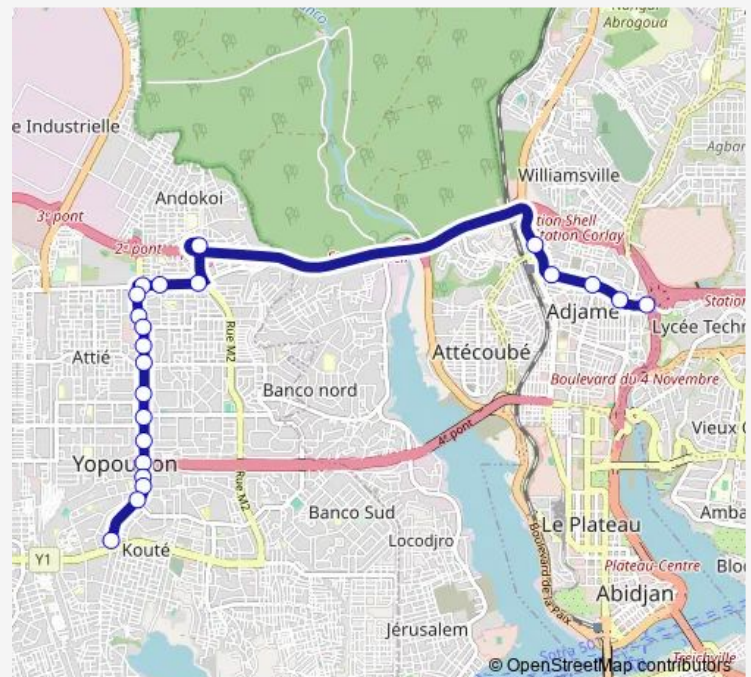

Adjamé Renault

Mirador

En bas du pont

Premier pont

Sable

Gabriel Gare

Siporex

Siporex après le feu

La Poste

Ficgayo

Cosmos Yopougon

Keneya

Saint André

Score

16ème

Mosquée

L'antenne

Saguidiba

Kouté Terminus 40

Route schedule

Adjamé Liberté — Yopougon Palais

Monday	06:00
Tuesday	06:00
Wednesday	06:00
Thursday	06:00
Friday	06:00
Saturday	06:00
Sunday	06:00

Route info

Direction: Adjamé Liberté

Stops: 22

Trip Duration: 0 hour 55 min

■ gbaka : Adjamé Liberté ↔ Yopougon Palais

BusMaps

Direction

Yopougon Palais — Adjamé Liberté

15 stops

[Open route schedule](#)