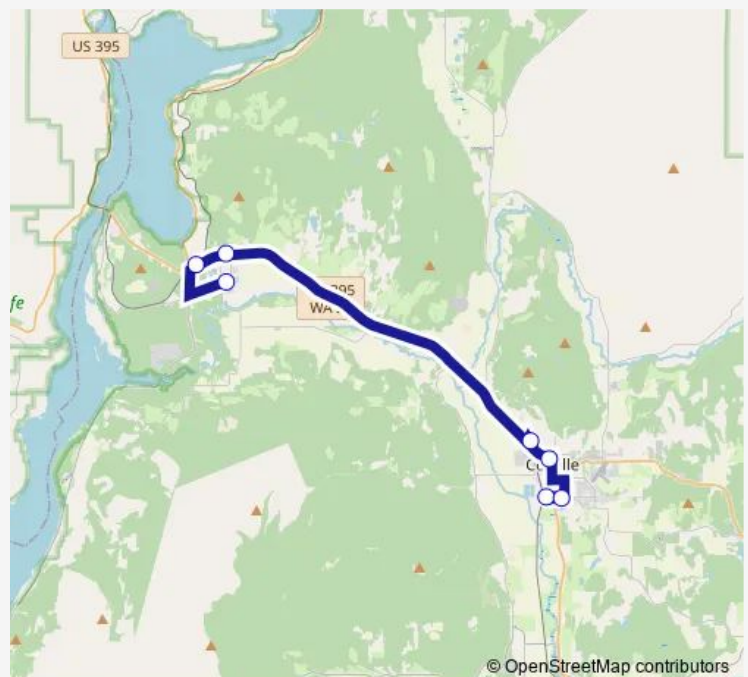

DirectionThree Rivers Ranger Station — Rural Resources Office
(South Town Plaza)

5 stops

[Open route schedule](#)

Three Rivers Ranger Station

Colville Walmart

Colville Safeway

Spokane Community College - Colville

Rural Resources Office (South Town Plaza)

Route schedule

Three Rivers Ranger Station — Rural Resources Office
(South Town Plaza)

Monday	07:17
Tuesday	07:17
Wednesday	07:17
Thursday	07:17
Friday	07:17
Saturday	—
Sunday	—

Route info

Direction: Three Rivers Ranger Station

Stops: 5

Trip Duration: 0 hour 28 min

Direction

Kettle Falls Chevron — Spokane Community College - Colville

4 stops

[Open route schedule](#)

Trip Duration: 0 hour 20 min

Direction

Kettle Falls Columbia River Christian Academy — Rural Resources Office (South Town Plaza)

5 stops

[Open route schedule](#)

Kettle Falls Columbia River Christian Academy