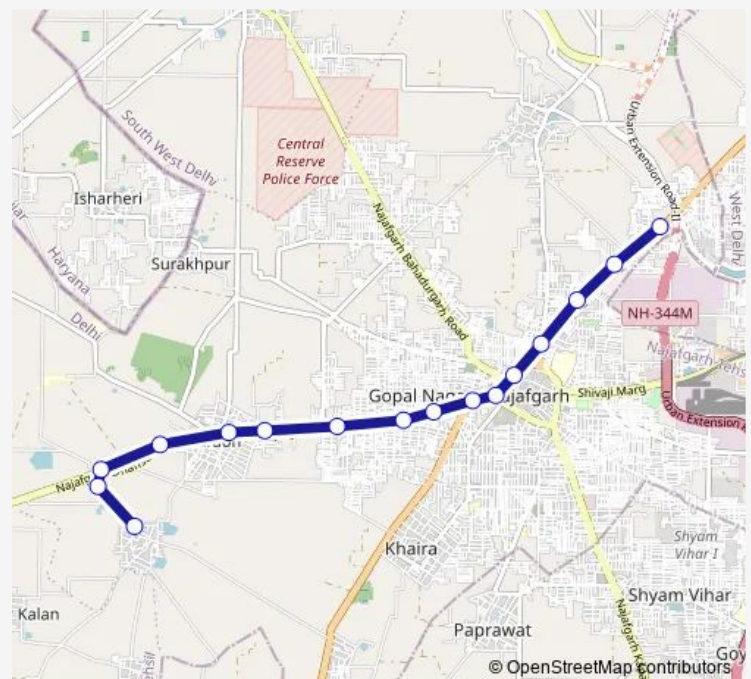

### Route schedule

Surehra Village — Dichau Kalan Depot

Monday 20:58-23:06

Tuesday 20:58-23:06

Wednesday 20:58-23:06

Thursday 20:58-23:06

Friday 20:58-23:06

Saturday 20:58-23:06

### Route info

Direction: Surehra Village

Stops: 16

Trip Duration: 0 hour 32 min

836lstdown

BusMaps

8361stldown Bus time schedules and route maps are available in an offline PDF at [busmaps.com](https://busmaps.com). Use the [busmaps.com](https://busmaps.com) website to see live bus times, train schedule or subway schedule, and step-by-step directions for all public transit in Najafgarh