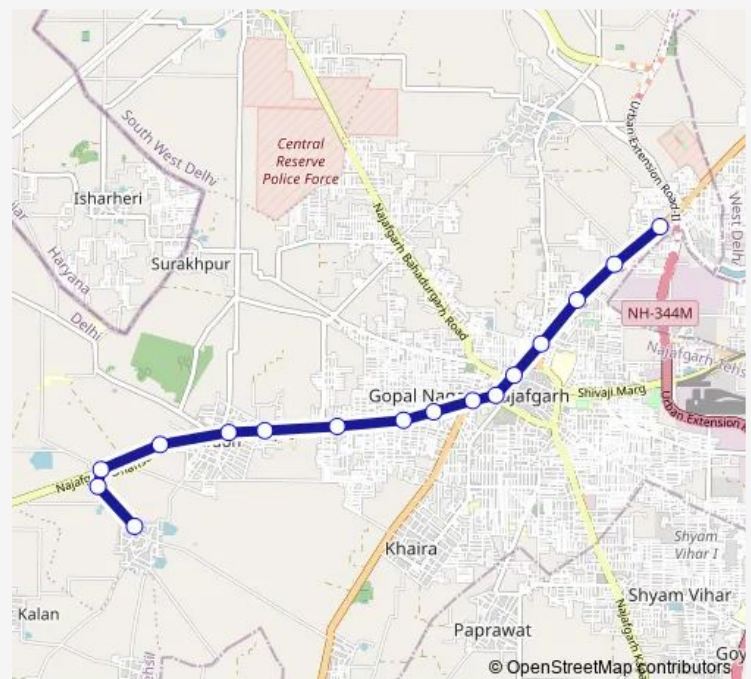

Nazafgarh Dhansa More

Jharoda Crossing

Dichau Chowk

Udaseen Ashram

Nirmal Vihar

Dichau Kalan Depot

Route schedule

Surehra Village — Dichau Kalan Depot

Monday 20:58-23:06

Tuesday 20:58-23:06

Wednesday 20:58-23:06

Thursday 20:58-23:06

Friday 20:58-23:06

Saturday 20:58-23:06

Sunday 20:58-23:06

Route info

Direction: Surehra Village

Stops: 16

Trip Duration: 0 hour 32 min

836lstdown

8361stldown Bus time schedules and route maps are available in an offline PDF at busmaps.com. Use the busmaps.com website to see live bus times, train schedule or subway schedule, and step-by-step directions for all public transit in Najafgarh