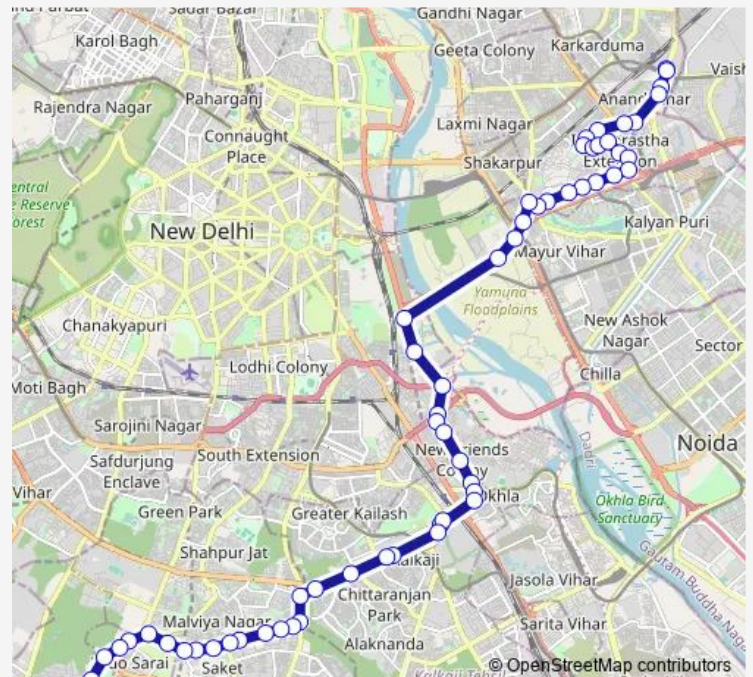

Govt Model School / Ambedkar Park

Dharma Apartment

Mother Dairy Crossing

Route schedule

Anand Vihar Isbt Main Road — Mehrauli Terminal

Monday 04:30-23:25

Tuesday 04:30-23:25

Wednesday 04:30-23:25

Thursday 04:30-23:25

Friday 04:30-23:25

Saturday 04:30-23:25

Sunday 04:30-23:25

Route info

Direction: Anand Vihar Isbt Main Road

Stops: 58

Trip Duration: 1 hour 44 min

Thursday 05:13-20:25

Friday 05:13-20:25

Saturday 05:13-20:25

Sunday 05:13-20:25

Route info

Direction: Anand Vihar Isbt Terminal

Stops: 52

Trip Duration: 1 hour 42 min