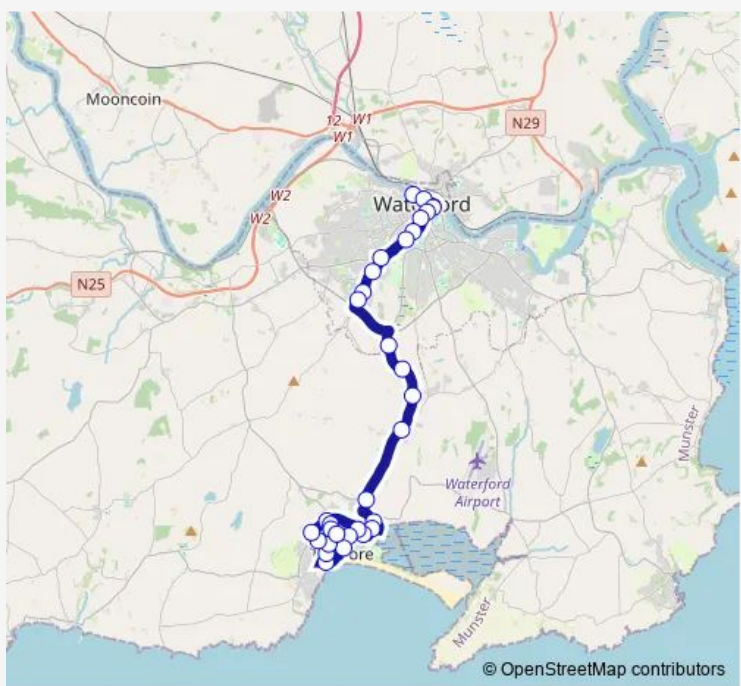

Bus 360A Waterford - WIT - Tramore

[Go to website](#)

Direction
Saint Otterans Terrace — Waterford Bus Station
29 stops
[Open route schedule](#)

- Saint Otterans Terrace
- Árd Na Groí
- Monvoy Valley
- Glenview
- Tesco Tramore
- Summerhill
- Priests Road
- Church Road
- Tramore
- Orchard Estate
- Bayview
- Riverstown
- Riverstown Business Park
- The Estuary
- Pickardstown
- Keanes Road Cross
- Half Way House
- Gracedieu Manor
- Lacken Road
- Six Cross Roads
- Waterford City Rugby

Route schedule
Saint Otterans Terrace — Waterford Bus Station

Monday	07:20-19:20
Tuesday	07:20-19:20
Wednesday	07:20-19:20
Thursday	07:20-19:20
Friday	07:20-19:20
Saturday	07:20-19:20
Sunday	08:00-19:20

Route info
Direction: Saint Otterans Terrace
Stops: 29
Trip Duration: 0 hour 49 min