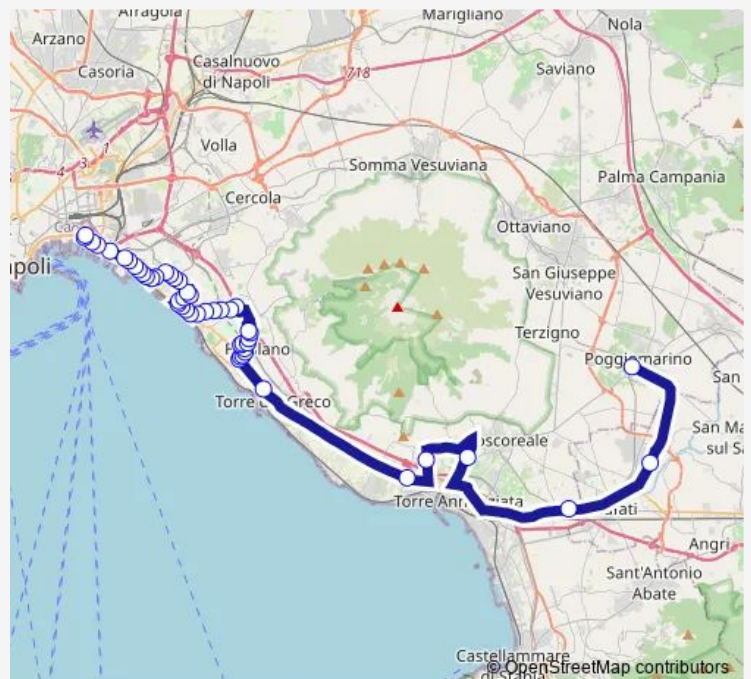

# Bus 455P

[Go to website](#)**Direction**

Brin - Attestamento — Poggiomarino2

4 stops

[Open route schedule](#)

Brin - Attestamento

Brin

Galileo Ferraris - Questura

Poggiomarino2

**Route schedule**

Brin - Attestamento — Poggiomarino2

Monday	26:30 <sup>+1</sup>
Tuesday	26:30 <sup>+1</sup>
Wednesday	26:30 <sup>+1</sup>
Thursday	26:30 <sup>+1</sup>
Friday	26:30 <sup>+1</sup>
Saturday	26:30 <sup>+1</sup>
Sunday	26:30 <sup>+1</sup>

**Route info**

Direction: Brin - Attestamento

Stops: 4

Trip Duration: 1 hour 0 min

455P

**BusMaps**

## Direction

Poggiomarino2 — Brin - Attestamento

49 stops

[Open route schedule](#)

Poggiomarino2

Scafati2

Pompei2

Boscotrecase