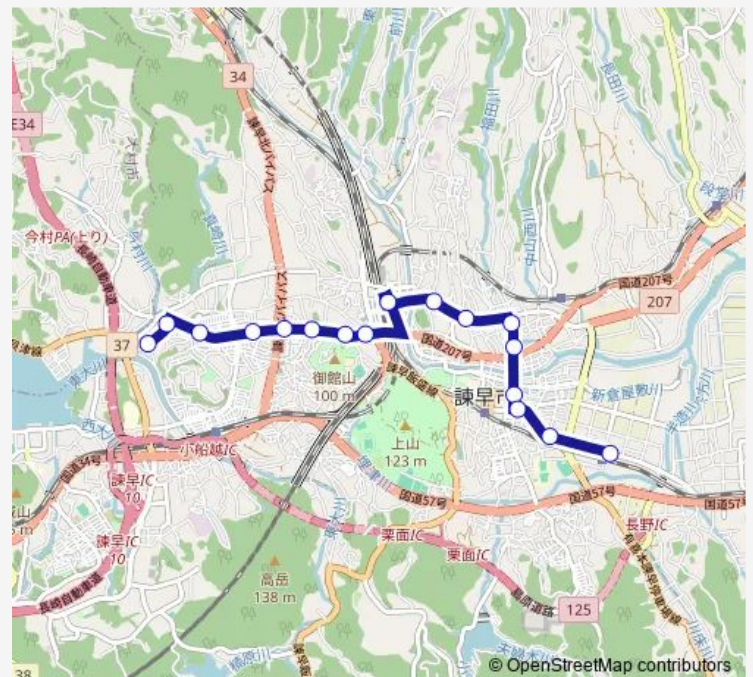

Tuesday —

Wednesday —

Thursday —

Friday —

Saturday 08:32

Sunday —

Route info

Direction: 津水上り

Stops: 17

Trip Duration: 0 hour 22 min

■ 東厚生町 — 東厚生町白岩町・金谷町

東厚生町 Bus time schedules and route maps are available in an offline PDF at busmaps.com. Use the busmaps.com website to see live bus times, train schedule or subway schedule, and step-by-step directions for all public transit in Isahaya