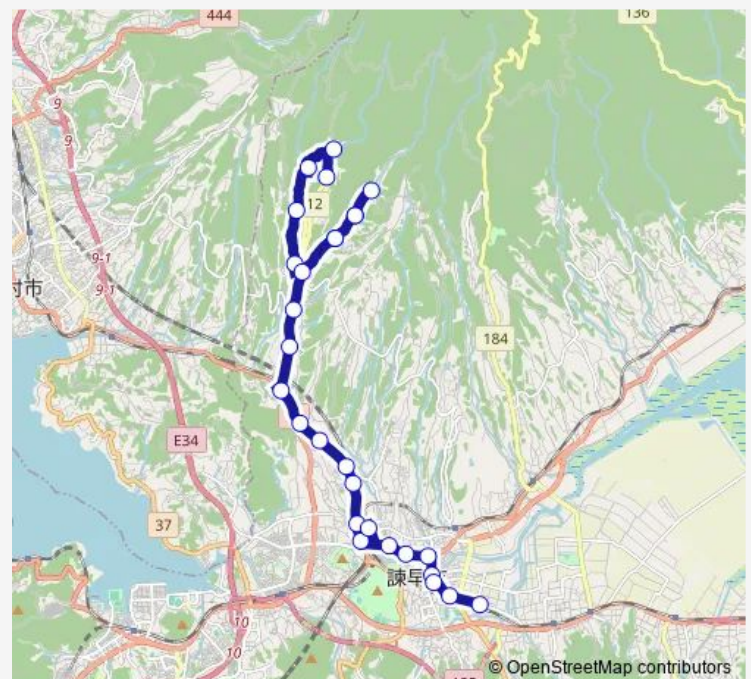

Thursday 06:56-10:06

Friday 06:56-10:06

Saturday 07:06-10:06

Sunday 07:06

Route info

Direction: 富川上り

Stops: 28

Trip Duration: 0 hour 51 min