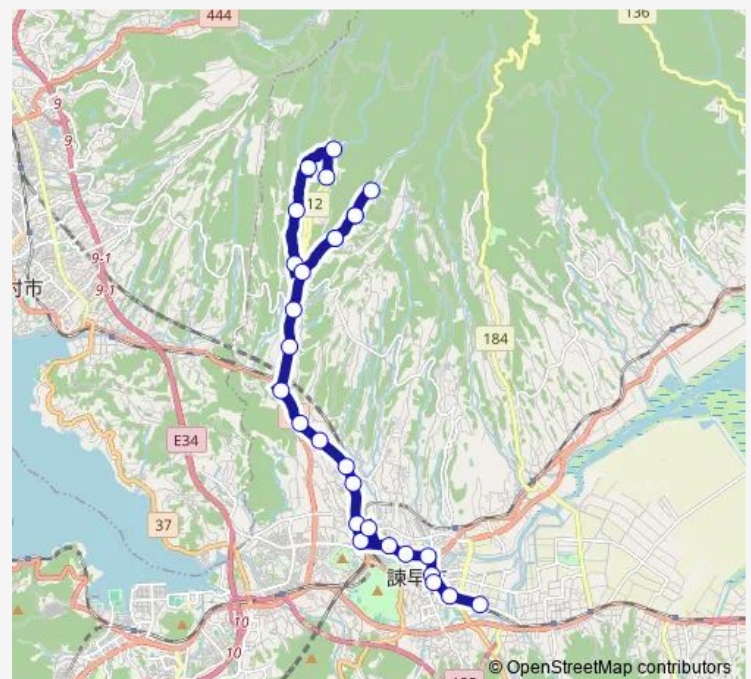

Thursday —

Friday —

Saturday 07:06-10:06

Sunday 07:06

Route info

Direction: 富川上り

Stops: 28

Trip Duration: 0 hour 52 min