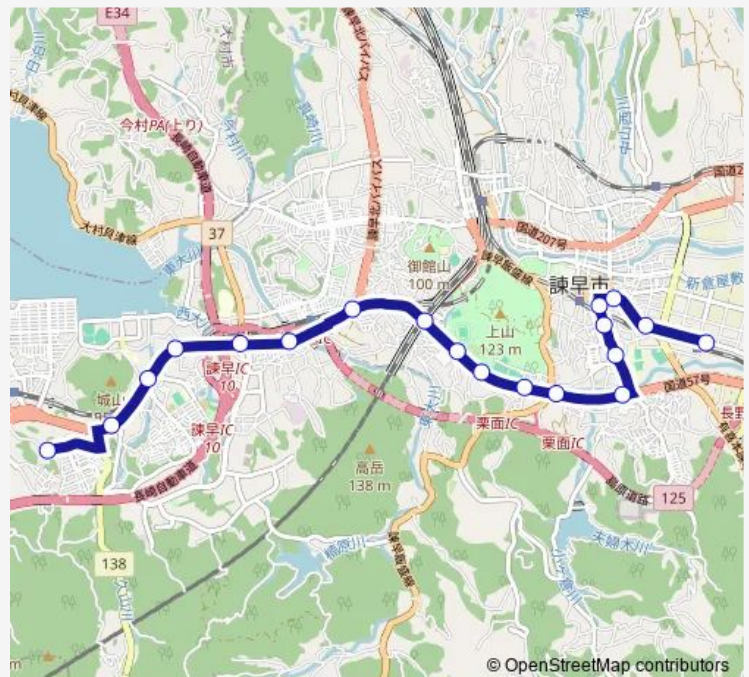

Saturday 12:45

Sunday —

Route info

Direction: 西陵高校学校内

Stops: 19

Trip Duration: 0 hour 25 min

■ 東厚生町 — 東厚生町農高前

東厚生町 Bus time schedules and route maps are available in an offline PDF at busmaps.com. Use the busmaps.com website to see live bus times, train schedule or subway schedule, and step-by-step directions for all public transit in Isahaya