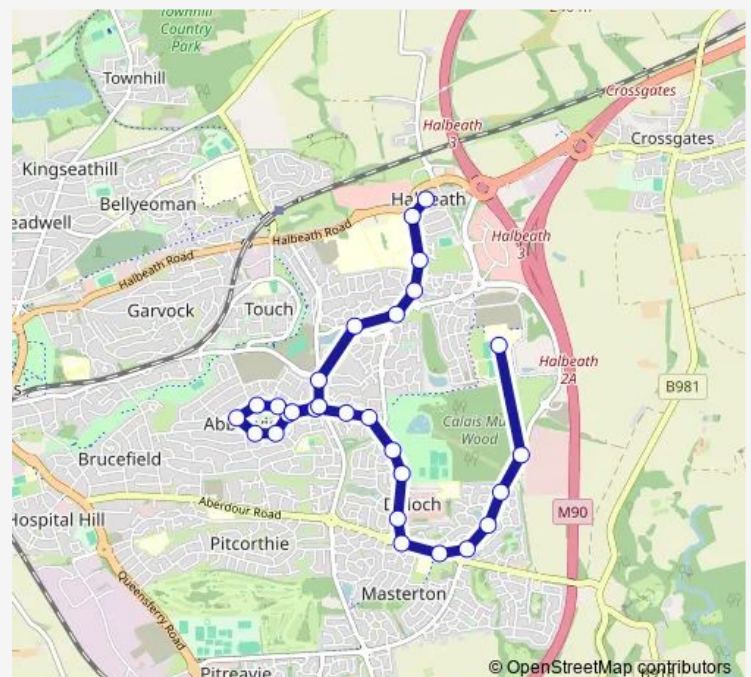

Bus DLC1

[Go to website](#)

Direction

Dunfermline Learning Campus — Halbeath Main Street

28 stops

[Open route schedule](#)

Dunfermline Learning Campus

Amazon Way

Kyle Crescent

Deeside Place

Cromar Drive

Masterton Primary School

David Crescent

Greenshank Drive

Teal Place

Curlew Gardens

Manor Gardens

Bergen Avenue

Trondheim Parkway

Duncan Crescent

Almond Road

Abbey View

Abbeyview Shops

Shields Road

Inchkeith Drive

Trondheim Place

Trondheim Parkway

Route schedule

Dunfermline Learning Campus — Halbeath Main Street

Monday 15:55

Tuesday 15:55

Wednesday 15:55

Thursday 15:55

Friday 12:45

Saturday —

Sunday —

Route info

Direction: Dunfermline Learning Campus

Stops: 28

Trip Duration: 0 hour 31 min

■ DLC1