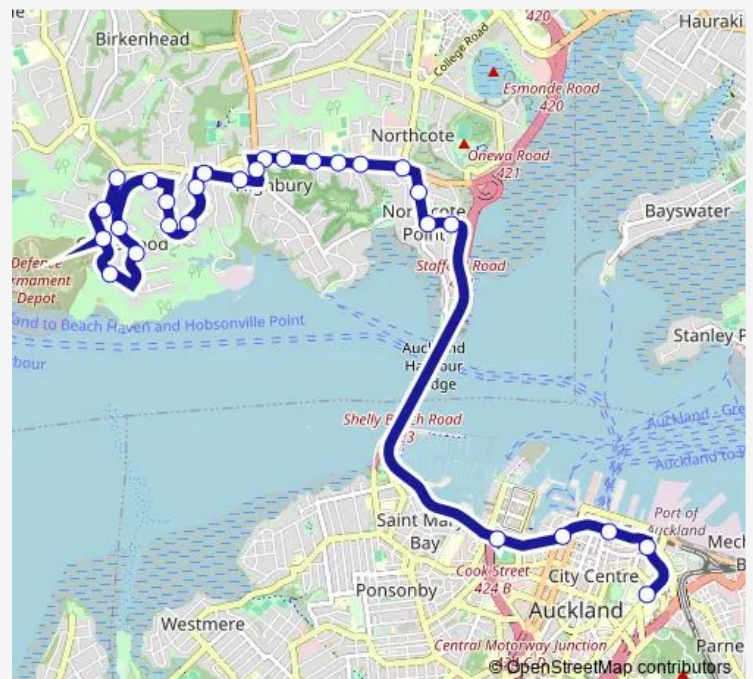

Bus 931

[Go to website](#)

Direction

Mokoia Road — Waterloo Quadrant

28 stops

[Open route schedule](#)

- Mokoia Road
- Chelsea Kindergarten
- Chelsea Primary School
- Bragato Place
- Mick Stanley Memorial Reserve
- Harper Street
- Fitzpatrick Place
- 55 Chelsea Drive
- Heaton Grove
- Mappin Place
- Blundell Place
- Calman Place
- Birkenhead Square
- Highbury Shops
- Birkenhead Avenue
- Aorangi Place
- Park Avenue
- Onewa Road/Northcote College
- St Mary's Catholic Church
- Northcote Primary School
- Bruce Street

Route schedule

Mokoia Road — Waterloo Quadrant

Monday	07:00-17:40
Tuesday	07:00-17:40
Wednesday	07:00-17:40
Thursday	07:00-17:40
Friday	07:00-17:40
Saturday	—
Sunday	—

Route info

Direction: Mokoia Road

Stops: 28

Trip Duration: 0 hour 43 min

931

Fanshawe Street/Victoria Park

Customs Street West

Britomart Queens Arcade

Anzac Avenue/Beach Road

Auckland High Court

Alfred Street

Waterloo Quadrant

Direction

Waterloo Quadrant — Mokoia Road

28 stops

[Open route schedule](#)

Waterloo Quadrant

Anzac Avenue/Beach Road

Stop A Britomart Queens Arcade