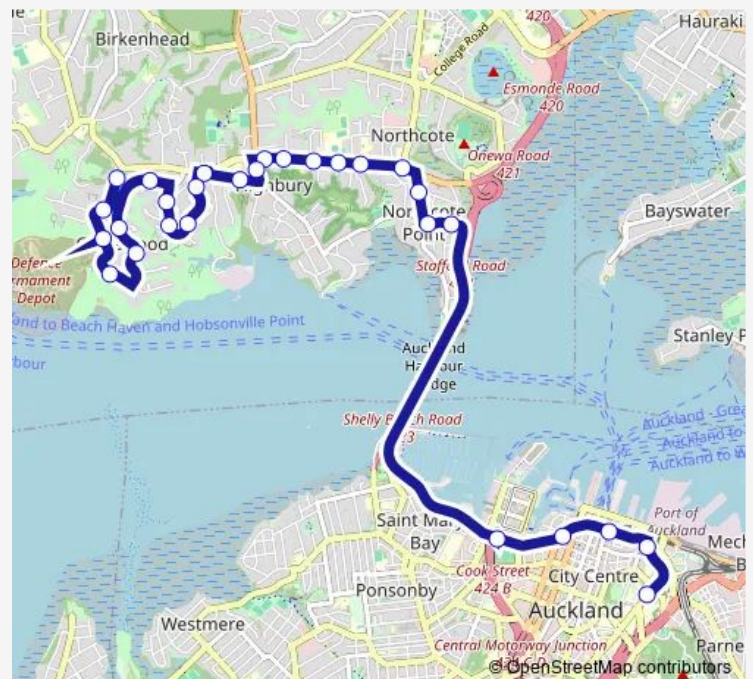

Thursday 07:00-17:40

Friday 07:00-17:40

Saturday —

Sunday —

Route info

Direction: Mokoia Road

Stops: 28

Trip Duration: 0 hour 43 min

931

Fanshawe Street/Victoria Park

Customs Street West

Britomart Queens Arcade

Anzac Avenue/Beach Road

Auckland High Court

Alfred Street

Waterloo Quadrant

Direction

Waterloo Quadrant — Mokoia Road

28 stops

[Open route schedule](#)

Waterloo Quadrant

Anzac Avenue/Beach Road

Stop A Britomart Queens Arcade

Bradnor Lane

Tuesday 08:25-18:45

Wednesday 08:25-18:45

Thursday 08:25-18:45

Friday 08:25-18:45

Saturday —

Sunday —

Route info

Direction: Waterloo Quadrant