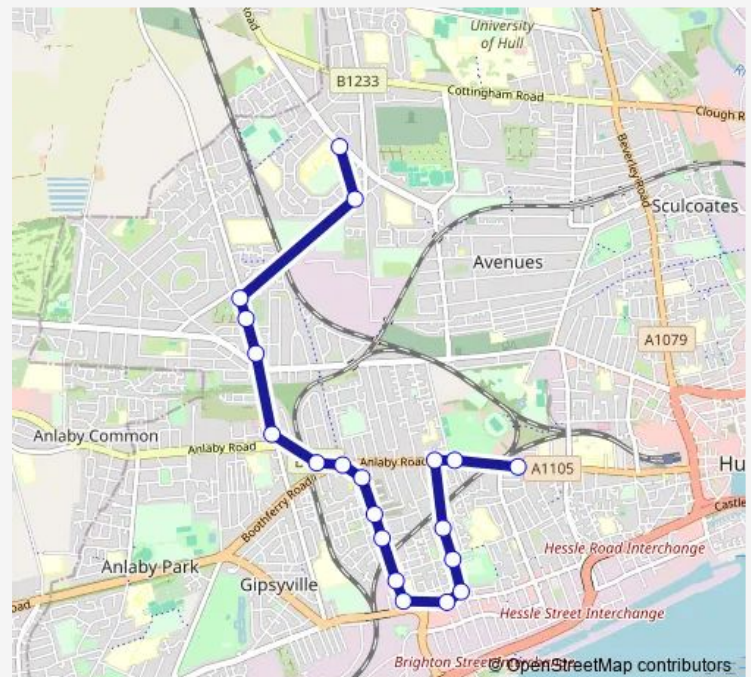

Friday 08:05

Saturday —

Sunday —

Route info

Direction: Saner Street

Stops: 20

Trip Duration: 0 hour 35 min

931

BusMaps

Direction

Bishop Alcock Road — Arnold Street

19 stops

[Open route schedule](#)

Bishop Alcock Road

Church of the Ascension

Bempton Grove

Lockton Grove

Calvert Lane

Cardigan Road

Alandale Avenue

White Street

Haddon Street

Woodcock Street

Liverpool Street

Route schedule

Bishop Alcock Road — Arnold Street

Monday	16:15
Tuesday	16:15
Wednesday	16:15
Thursday	16:15
Friday	16:15
Saturday	—
Sunday	—

Route info

Direction: Bishop Alcock Road

Stops: 19

Trip Duration: 0 hour 32 min