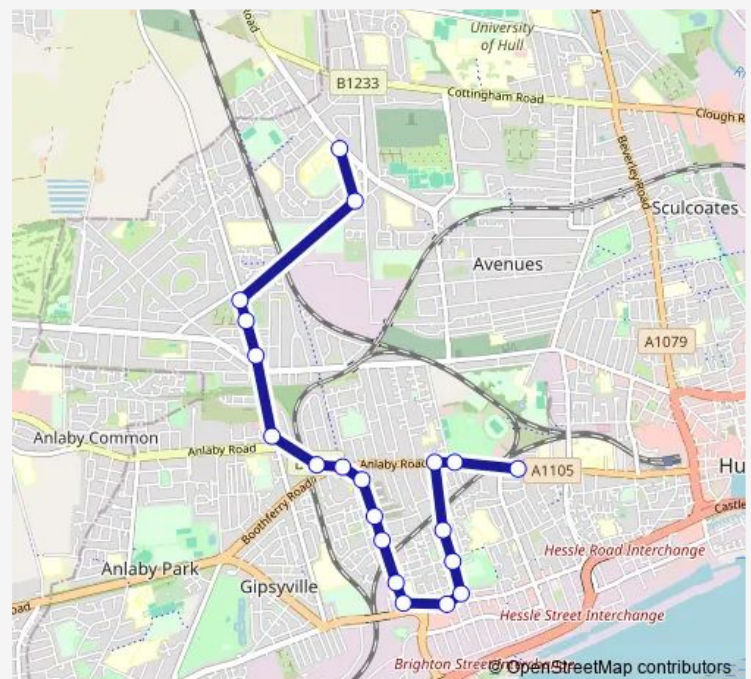

### Route schedule

Saner Street — Kelvin Hall School

Monday 08:05

Tuesday 08:05

Wednesday 08:05

Thursday 08:05

Friday 08:05

Saturday —

### Route info

Direction: Saner Street

Stops: 20

Trip Duration: 0 hour 35 min

931

BusMaps

## Route schedule

Bishop Alcock Road — Arnold Street

Monday 16:15

Tuesday 16:15

Wednesday 16:15

Thursday 16:15

Friday 16:15

Saturday —

## Route info

Direction: Bishop Alcock Road

Stops: 19

Trip Duration: 0 hour 32 min

931 Bus time schedules and route maps are available in an offline PDF at [busmaps.com](https://busmaps.com). Use the [busmaps.com](https://busmaps.com) website to see live bus times, train schedule or subway schedule, and step-by-step directions for all public transit in Saint Andrews Quay