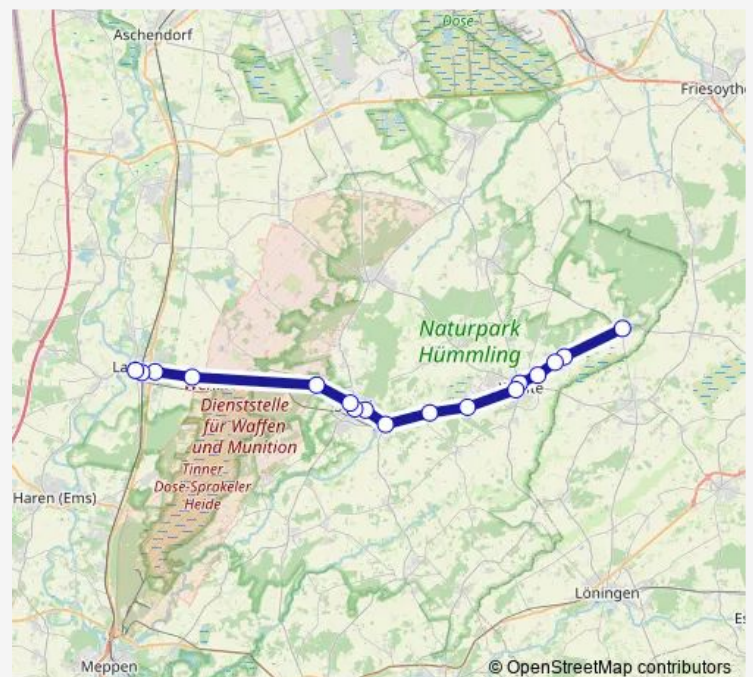

Wednesday 07:45

Thursday 07:45

Friday 07:45

Saturday —

Sunday —

Route info

Direction: Bockholte, Kapelle

Stops: 6

Trip Duration: 0 hour 10 min

■ 931

BusMaps

Direction

Lathen, Busbahnhof — Sögel, Busbahnhof

11 stops

[Open route schedule](#)

Lathen, Busbahnhof