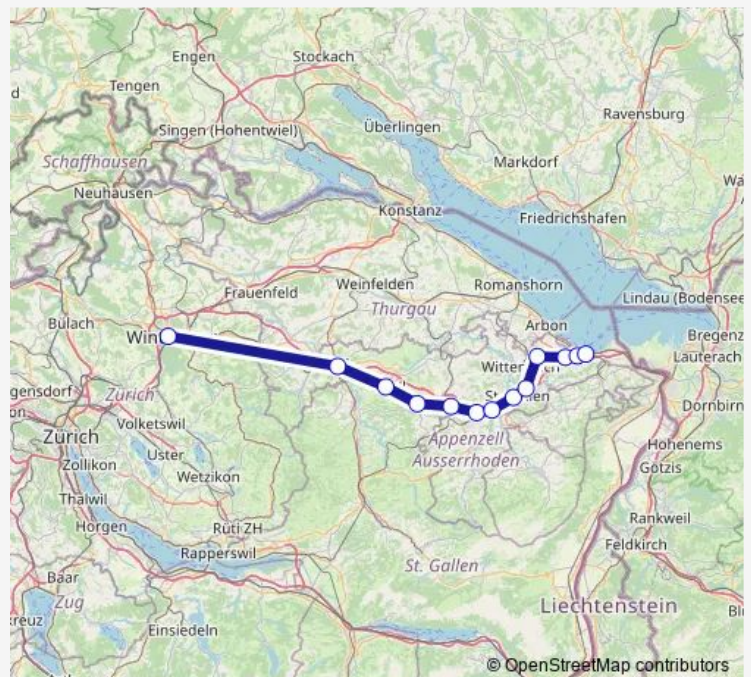

Rail Sn SN 22

[Go to website](#)

Direction

Winterthur — Rorschach

13 stops

[Open route schedule](#)

Winterthur

Wil Sg

Goldach

Rorschach Stadt

Rorschach

Route schedule

Winterthur — Rorschach

Monday	—
Tuesday	—
Wednesday	—
Thursday	—
Friday	—
Saturday	—
Sunday	00:35

Route info

Direction: Winterthur

Stops: 13

Trip Duration: 1 hour 1 min

Sn — SN 22

Direction

Winterthur — Rorschach

13 stops

[Open route schedule](#)

Winterthur