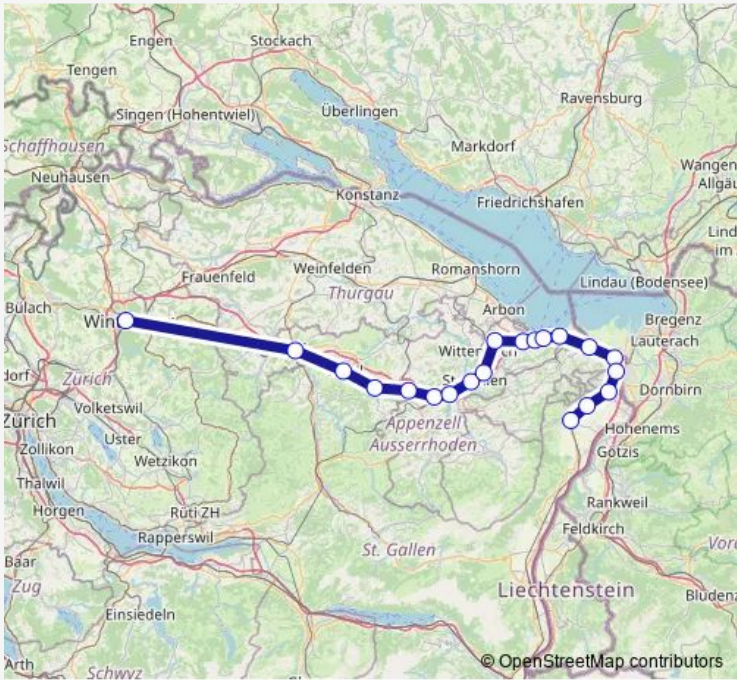

[Go to website](#)

Direction
 Winterthur — Altstätten Sg
 20 stops
[Open route schedule](#)

- Winterthur
- Wil Sg
- Uzwil
- Flawil
- Gossau Sg
- St. Gallen Winkeln
- St. Gallen Bruggen
- St. Gallen
- St. Gallen St. Fiden
- Mörschwil
- Goldach
- Rorschach Stadt
- Rorschach
- Staad Sg
- Rheineck
- St. Margrethen Sg
- Au Sg
- Heerbrugg
- Rebstein-Marbach
- Altstätten Sg

Route schedule
 Winterthur — Altstätten Sg

Monday	—
Tuesday	—
Wednesday	—
Thursday	—
Friday	—
Saturday	01:33
Sunday	01:33

Route info
 Direction: Winterthur
 Stops: 20
 Trip Duration: 1 hour 30 min

Direction

Winterthur — Altstätten Sg

20 stops

[Open route schedule](#)

Winterthur

Wil Sg

Uzwil

Flawil

Gossau Sg

—

Friday

—

Saturday

00:35

Sunday

00:35

Route info