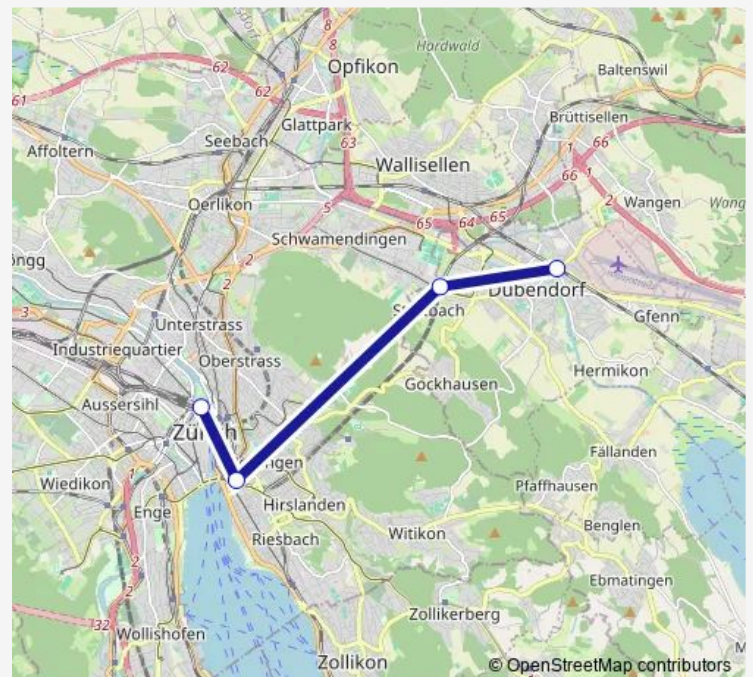

Direction

Dübendorf — Zürich Hb

4 stops

[Open route schedule](#)

Dübendorf

Stettbach

Zürich Stadelhofen

Zürich Hb

Route schedule

Dübendorf — Zürich Hb

Monday	—
Tuesday	—
Wednesday	—
Thursday	—
Friday	—
Saturday	04:17
Sunday	04:17

Route info

Direction: Dübendorf

Stops: 4

Trip Duration: 0 hour 11 min

Sn Rail time schedules and route maps are available in an offline PDF at busmaps.com. Use the busmaps.com website to see live bus times, train schedule or subway schedule, and step-by-step directions for all public transit in Zurich