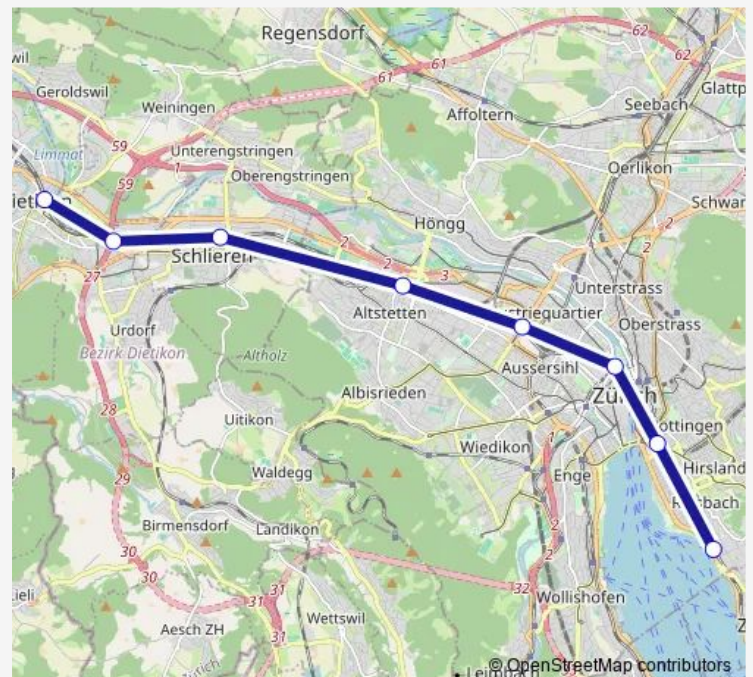

Suburban Railway Sn

[Go to website](#)

Direction

Zürich Tiefenbrunnen — Dietikon

8 stops

[Open route schedule](#)

Zürich Tiefenbrunnen

Zürich Stadelhofen

Zürich Hb

Zürich Hardbrücke

Zürich Altstetten

Schlieren

Glanzenberg

Dietikon

Route schedule

Zürich Tiefenbrunnen — Dietikon

Monday 00:41

Tuesday —

Wednesday —

Thursday —

Friday —

Saturday —

Sunday —

Route info

Direction: Zürich Tiefenbrunnen

Stops: 8

Trip Duration: 0 hour 25 min

■ Sn

BusMaps

Sn Suburban Railway time schedules and route maps are available in an offline PDF at busmaps.com. Use the busmaps.com website to see live bus times, train schedule or subway schedule, and step-by-step directions for all public transit in Zurich