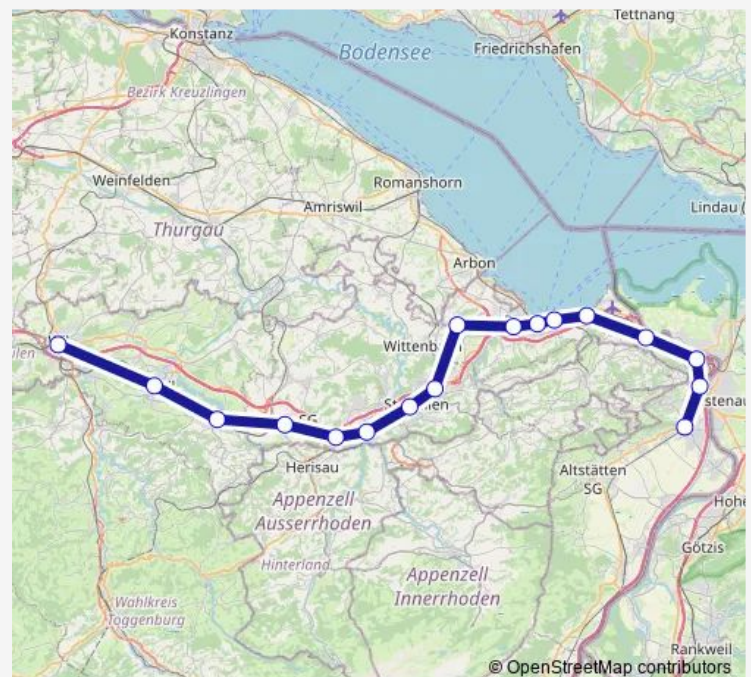

### Route schedule

Heerbrugg — Wil Sg

Monday 03:05

Tuesday —

Wednesday 03:05

Thursday 03:05

Friday 03:05

Saturday 03:05

### Route info

Direction: Heerbrugg

Stops: 17

Trip Duration: 1 hour 2 min

**Direction**

Heerbrugg — Wil Sg

17 stops

[Open route schedule](#)