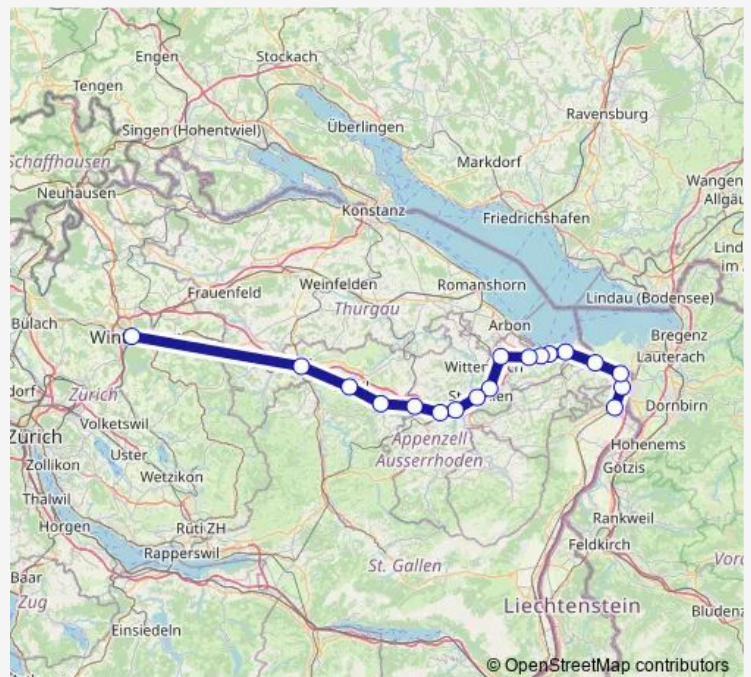

Rorschach

Staad Sg

Rheineck

St. Margrethen Sg

Au Sg

Heerbrugg

Route schedule

Winterthur — Heerbrugg

Monday —

Tuesday —

Wednesday —

Thursday —

Friday —

Saturday 01:33

Sunday —

Route info

Direction: Winterthur

Stops: 18

Trip Duration: 1 hour 21 min

Direction

Heerbrugg — Winterthur

18 stops

[Open route schedule](#)

Heerbrugg