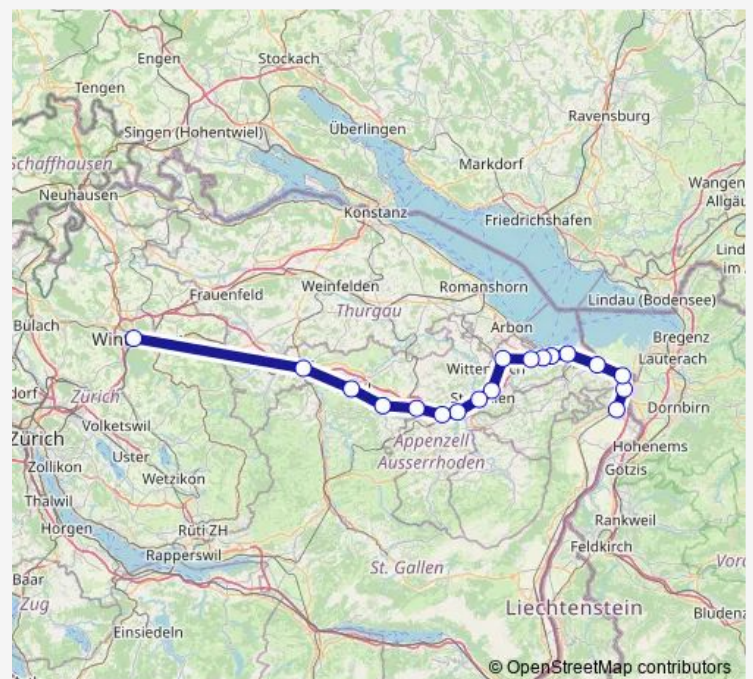

Rorschach

Staad Sg

Rheineck

St. Margrethen Sg

Au Sg

Heerbrugg

Route schedule

Winterthur — Heerbrugg

Monday —

Tuesday —

Wednesday —

Thursday —

Friday —

Saturday 01:33

Sunday —

Route info

Direction: Winterthur

Stops: 18

Trip Duration: 1 hour 21 min

Direction

Heerbrugg — Winterthur

18 stops

[Open route schedule](#)

Heerbrugg