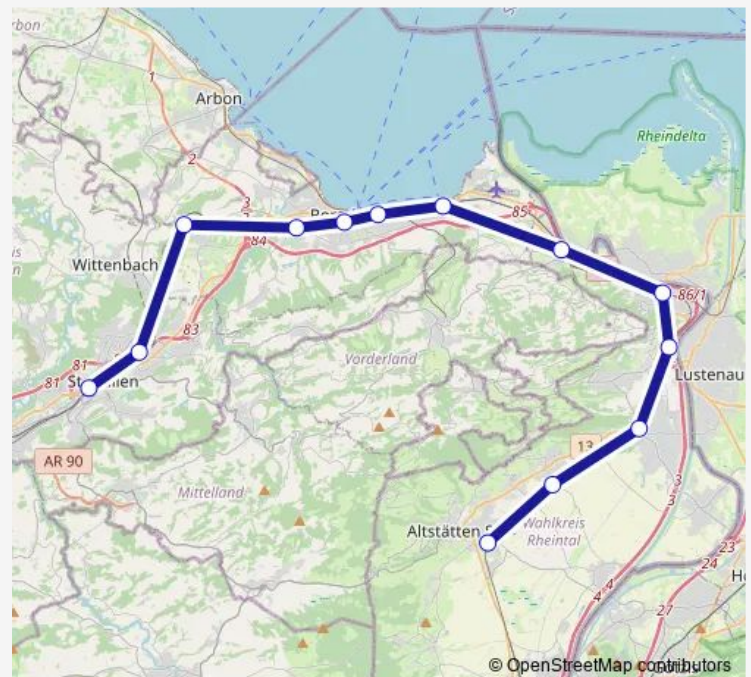

Rorschach Stadt

Rorschach

Staad Sg

Rheineck

St. Margrethen Sg

Au Sg

Heerbrugg

Rebstein-Marbach

Altstätten Sg

Route schedule

St. Gallen — Altstätten Sg

Monday	—
Tuesday	—
Wednesday	—
Thursday	—
Friday	—
Saturday	00:59
Sunday	00:59

Route info

Direction: St. Gallen

Stops: 13

Trip Duration: 0 hour 41 min

Direction

St. Gallen — Altstätten Sg

13 stops

[Open route schedule](#)

St. Gallen

St. Gallen St. Fiden

Mörschwil

Goldach