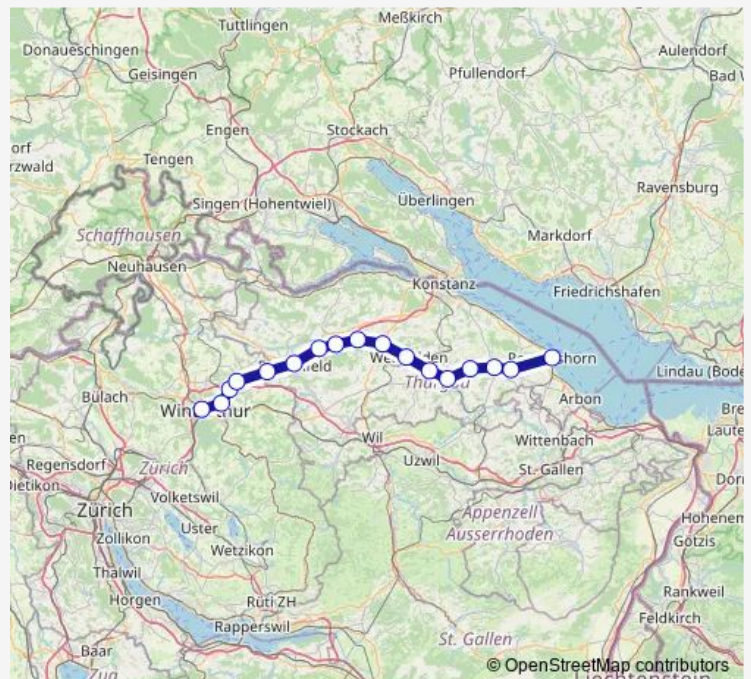

Direction

Winterthur — Romanshorn

17 stops

[Open route schedule](#)

Winterthur

Oberwinterthur

Wiesendangen

Rickenbach-Attikon

Islikon

Frauenfeld

Felben-Wellhausen

Hüttlingen-Mettendorf

Müllheim-Wigoltingen

Märstetten

Weinfelden

Bürglen Tg

Sulgen

Erlen

Oberaach

Amriswil

Romanshorn

Route schedule

Winterthur — Romanshorn

Monday —

Tuesday —

Wednesday —

Thursday —

Friday —

Saturday 01:36-03:36

Sunday —

Route info

Direction: Winterthur

Stops: 17

Trip Duration: 0 hour 49 min