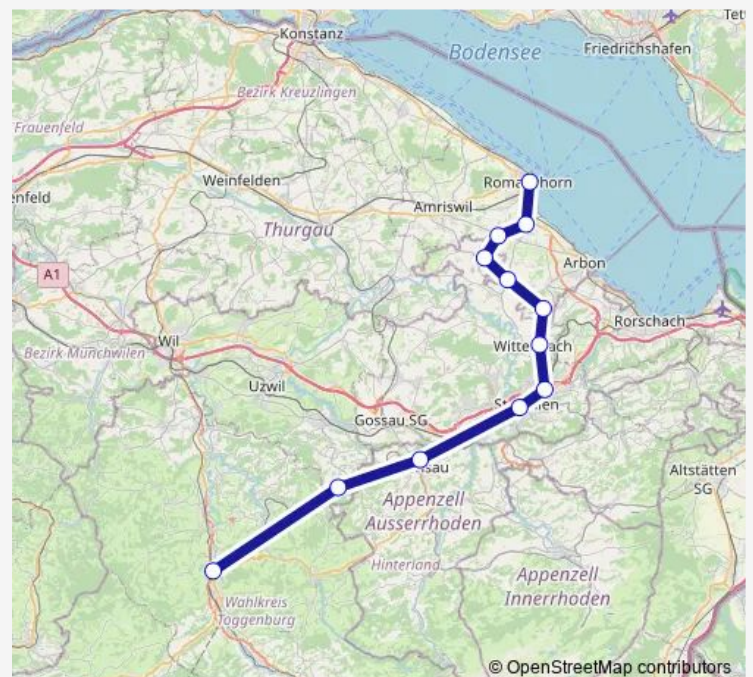

Direction

Romanshorn — Lichtensteig

15 stops

[Open route schedule](#)

Romanshorn

Neukirch-Egnach

Steinebrunn

Muolen

Mogelsberg

Brunnadern-Neckertal

Lichtensteig

Route schedule

Romanshorn — Lichtensteig

Monday	—
Tuesday	—
Wednesday	—
Thursday	—
Friday	—
Saturday	02:33
Sunday	—

Route info

Direction: Romanshorn

Stops: 15

Trip Duration: 0 hour 55 min

Direction

Lichtensteig — Romanshorn

12 stops

[Open route schedule](#)

Lichtensteig

Degersheim