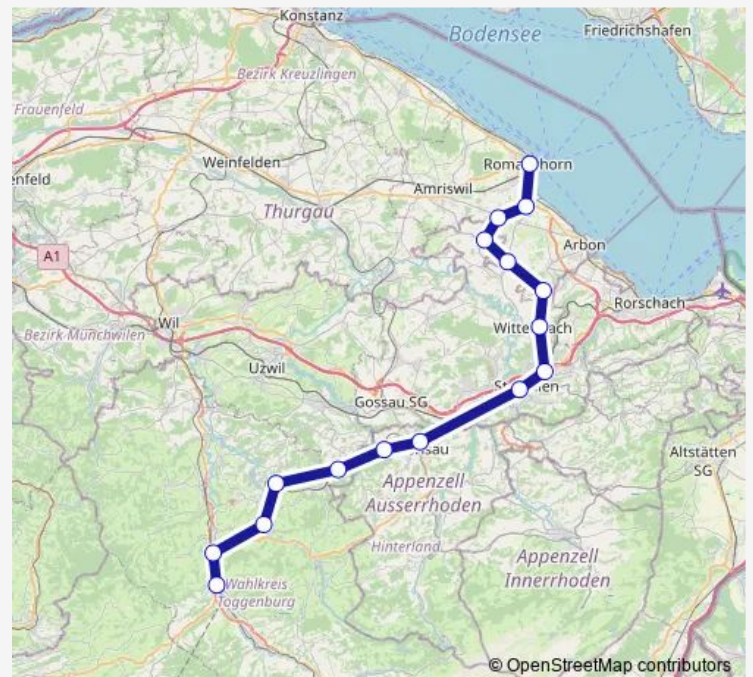

Direction

Romanshorn — Wattwil

16 stops

[Open route schedule](#)

Romanshorn

Neukirch-Egnach

Steinebrunn

Muolen

Mogelsberg

Brunnadern-Neckertal

Lichtensteig

Wattwil

Route schedule

Romanshorn — Wattwil

Monday	—
Tuesday	—
Wednesday	—
Thursday	—
Friday	—
Saturday	—
Sunday	03:33

Route info

Direction: Romanshorn

Stops: 16

Trip Duration: 0 hour 59 min

Sn Rail time schedules and route maps are available in an offline PDF at busmaps.com. Use the busmaps.com website to see live bus times, train schedule or subway schedule, and step-by-step directions for all public transit in Arbon