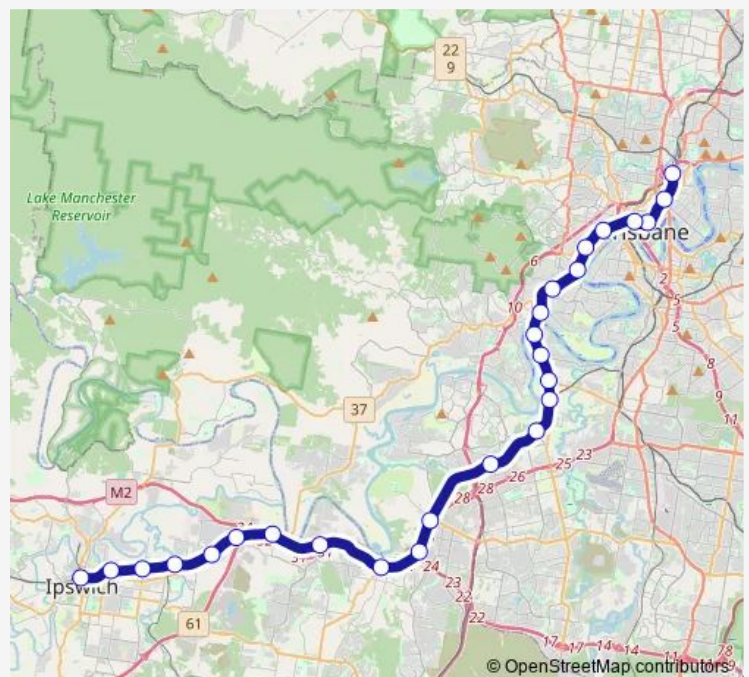

Graceville station, platform 3

Sherwood station, platform 3

Corinda station, platform 4

Oxley station, platform 2

Darra station, platform 3

Wacol station, platform 1

Gailes station, platform 1

Goodna station, platform 2

### Route info

Direction: Bowen Hills station, platform 4

Stops: 26

Trip Duration: 1 hour 4 min

BRIP — Brisbane City - Ipswich line

Ebbw Vale station, platform 1

Bundamba station, platform 1

Booval station, platform 1