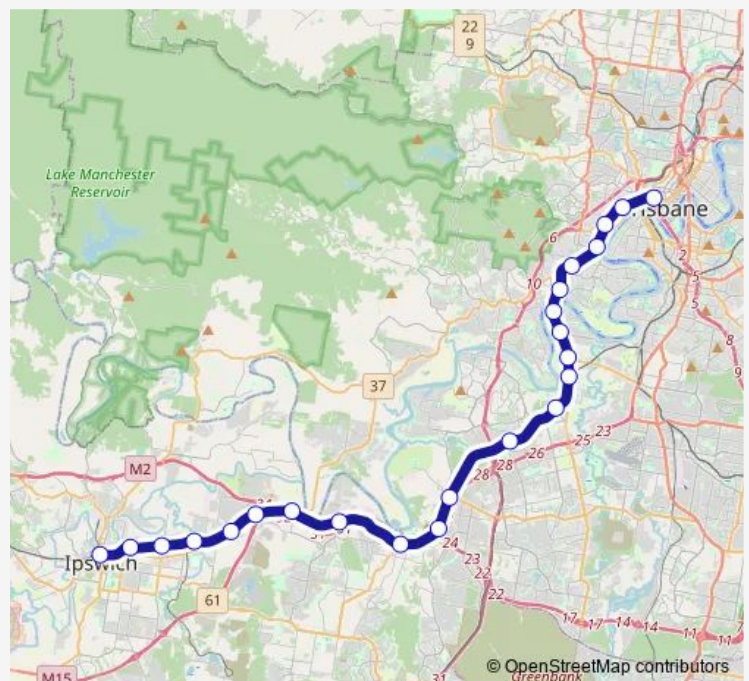

Tuesday 05:30-23:30

Wednesday 05:30-23:30

Thursday 05:30-23:30

Friday —

Saturday —

Sunday —

Route info

Direction: Roma Street station, platform 9

Stops: 23

Trip Duration: 0 hour 56 min

BRIP — Brisbane City - Ipswich line

East Ipswich station, platform 1

Ipswich station, platform 1

Direction

Roma Street station, platform 9 — Ipswich station, platform 1

23 stops

[Open route schedule](#)

Roma Street station, platform 9

Milton station, platform 1

Auchenflower station, platform 1

Toowong station, platform 1

Taringa station, platform 1

Indooroopilly station, platform 1