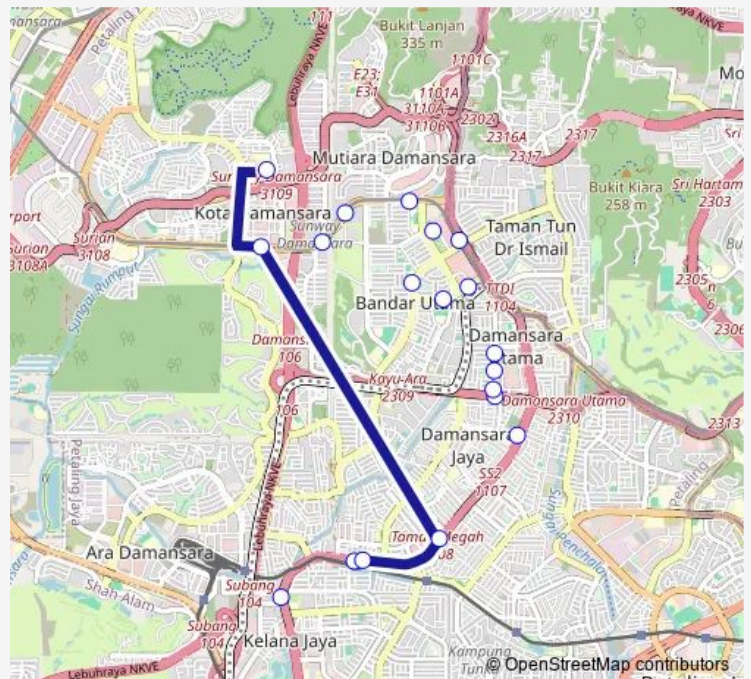

### Route schedule

Stesen LRT Kelana Jaya, Ldp — Flat Dedap, Jalan Kenyalang 11/1

Monday	06:00
Tuesday	06:00
Wednesday	06:00
Thursday	06:00
Friday	06:00
Saturday	06:00
Sunday	06:00

### Route info

Direction: Stesen LRT Kelana Jaya, Ldp

Stops: 19

Trip Duration: 17 hour 0 min

■ U89 — Stesen LRT Kelana Jaya

## Route info

Direction: Flat Dedap, Jalan Kenyalang 11/1

Stops: 25

Trip Duration: 17 hour 0 min

U89 Bus time schedules and route maps are available in an offline PDF at [busmaps.com](https://busmaps.com). Use the [busmaps.com](https://busmaps.com) website to see live bus times, train schedule or subway schedule, and step-by-step directions for all public transit in Kuala Lumpur