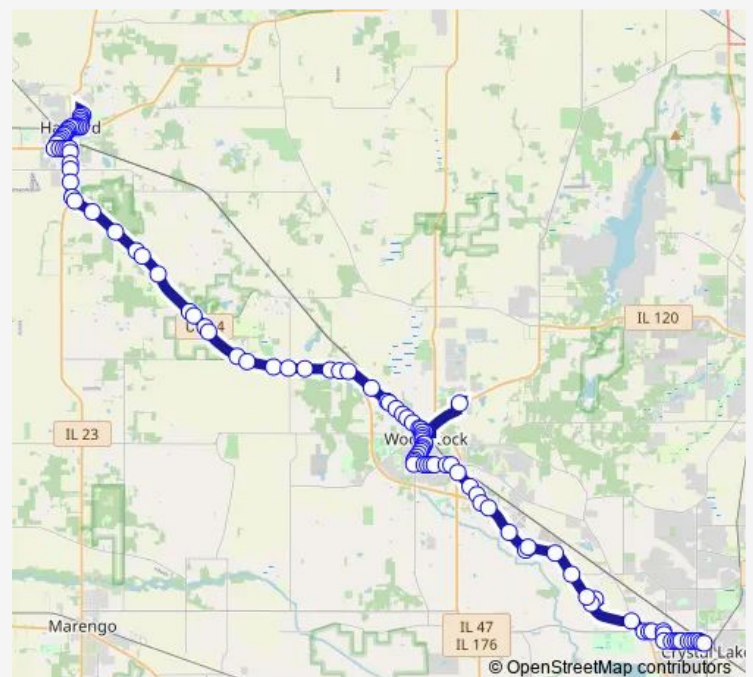

Ayer/Brink

Brink/Marengo

Brink/Finney

Route schedule

Harvard Community Hospital — Crystal Lake Metra Station

Monday 06:25

Tuesday 06:25

Wednesday 06:25

Thursday 06:25

Friday 06:25

Saturday —

Sunday —

Route info

Direction: Harvard Community Hospital

Stops: 105

Trip Duration: 0 hour 45 min

808 — Crystal Lake-Harvard

Brink/Randall

Hwy 173/Hwy 14

Division/Park

Division/Frisco

Route 14/McGuire/Airport

Route 14/Sullivans Foods

Route 14/Route 23

Route 14/Blue Jay

Route 14/Windy Hill

Route 14/Streit

Route 14/Hawthorn

Route 14/Linwall

Route 14/Lembcke

Harvard Woodstock Center

Route 14/Bunker Hill