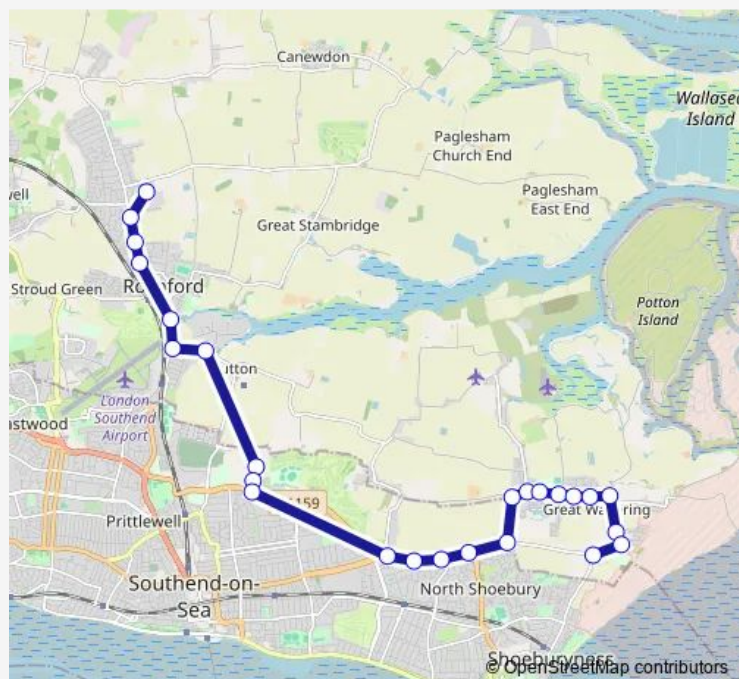

### Route schedule

The King Edmund School — Landsdowne Corner

Monday 14:20

Tuesday 14:20

Wednesday 14:20

Thursday 14:20

Friday 14:20

Saturday 14:20

### Route info

Direction: The King Edmund School

Stops: 25

Trip Duration: 0 hour 33 min

808

Church

Seaview Drive

Victoria Drive

Landsdowne Corner

**Direction**

Landsdowne Corner — The King Edmund School

28 stops

[Open route schedule](#)

Landsdowne Corner

Victoria Drive

Seaview Drive

## Route schedule

Landsdowne Corner — The King Edmund School

Monday 07:00

Tuesday 07:00

Wednesday 07:00

Thursday 07:00

Friday 07:00

Saturday 07:00