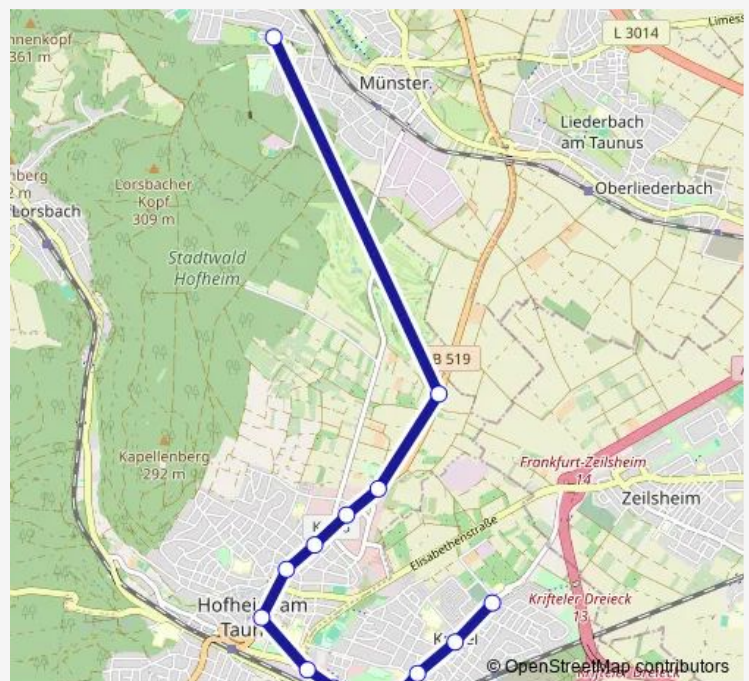

Direction

Kelkheim (Taunus)-Münster Eichendorff-Schule — Kriftel Friedhof

13 stops

[Open route schedule](#)

Kelkheim (Taunus)-Münster Eichendorff-Schule

Hofheim am Taunus Auf der Sandkaul

Hofheim am Taunus Rhein-Main-Therme

Thursday 13:15-15:15

Friday 13:15-15:15

Saturday —

Sunday —

Route info

Direction: Kelkheim (Taunus)-Münster Eichendorff-Schule

Stops: 13

Trip Duration: 0 hour 26 min

Direction

Kriftel Friedhof — Kelkheim (Taunus)-Münster Eichendorff-Schule

15 stops

[Open route schedule](#)

Kriftel Friedhof

Kriftel Bürgerhaus

Kriftel Kirche

Kriftel Kapellenstraße

Tuesday 07:02

Wednesday 07:02

Thursday 07:02

Friday 07:02

Saturday —

Sunday —

Route info

Direction: Kriftel Friedhof