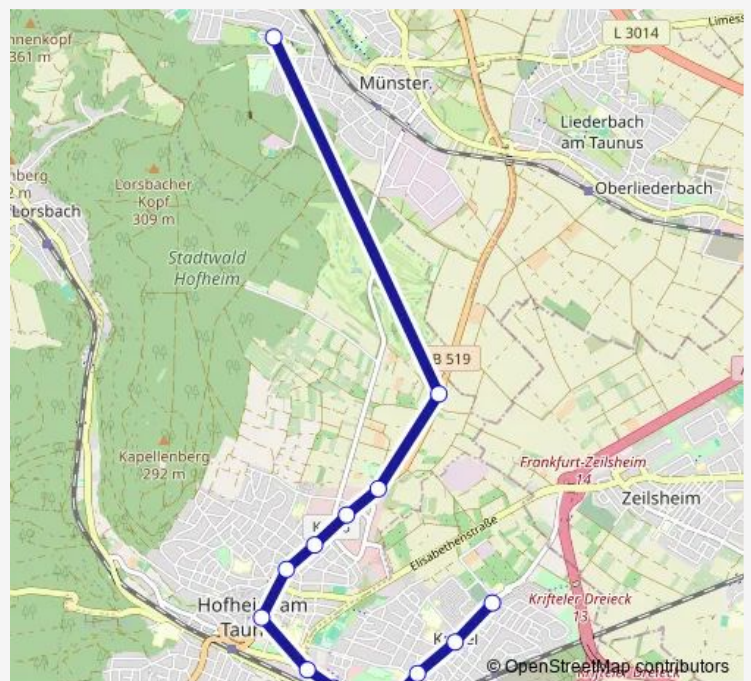

### Direction

Kelkheim (Taunus)-Münster Eichendorff-Schule — Kriftel Friedhof

13 stops

[Open route schedule](#)

Kelkheim (Taunus)-Münster Eichendorff-Schule

Hofheim am Taunus Auf der Sandkaul

Hofheim am Taunus Rhein-Main-Therme

### Route schedule

Kelkheim (Taunus)-Münster Eichendorff-Schule — Kriftel Friedhof

Monday 13:15-15:15

Tuesday 13:15-15:15

Wednesday 13:15-15:15

Thursday 13:15-15:15

Friday 13:15-15:15

Saturday —

### Route info

Direction: Kelkheim (Taunus)-Münster Eichendorff-Schule

Stops: 13

Trip Duration: 0 hour 26 min

## Route info

Direction: Kriftel Friedhof

Stops: 15

Trip Duration: 0 hour 33 min

808 Bus time schedules and route maps are available in an offline PDF at busmaps.com. Use the busmaps.com website to see live bus times, train schedule or subway schedule, and step-by-step directions for all public transit in Hofheim am Taunus