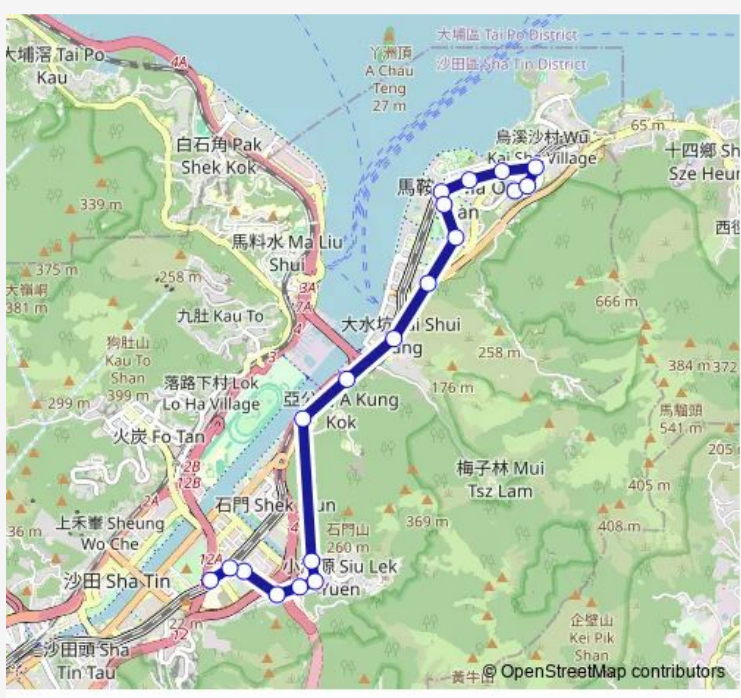

- KWONG SIN STREET, OUTSIDE BANYAN HOUSE, KWONG YUEN ESTATE|KWONG SIN STREET, OUTSIDE KWONG YUNG HOUSE

Route schedule
KAM YING COURT BUS TERMINUS — PRINCE OF WALES HOSPITAL

| | |
|-----------|-------------|
| Monday | 05:40-18:54 |
| Tuesday | 05:40-18:54 |
| Wednesday | 05:40-18:54 |
| Thursday | 05:40-18:54 |
| Friday | 05:40-18:54 |
| Saturday | 05:40-18:54 |
| Sunday | 05:40-18:54 |

Route info

Direction: KAM YING COURT BUS TERMINUS

Stops: 19

Trip Duration: 0 hour 18 min

808 — KAM Ying Court - Prince OF Wales Hospital **BusMaps**

KWONG SIN STREET, NEAR THE HANG SENG UNIVERSITY OF HONG KONG

NGAU PEI SHA STREET, OUTSIDE NGAU PEI SHA NEW VILLAGE

NGAU PEI SHA STREET, YU CHUI COURT BUS TERMINUS

CHAP WAI KON STREET, OUTSIDE PRIMA VILLAGE|CHAP WAI KON STREET, OPPOSITE CITY ONE STATION

PRINCE OF WALES HOSPITAL

Thursday 06:00-18:58

Friday 06:00-18:58

Saturday 06:00-18:58

Sunday 06:00-18:58

Route info

Direction: PRINCE OF WALES HOSPITAL

Stops: 20

Trip Duration: 0 hour 18 min