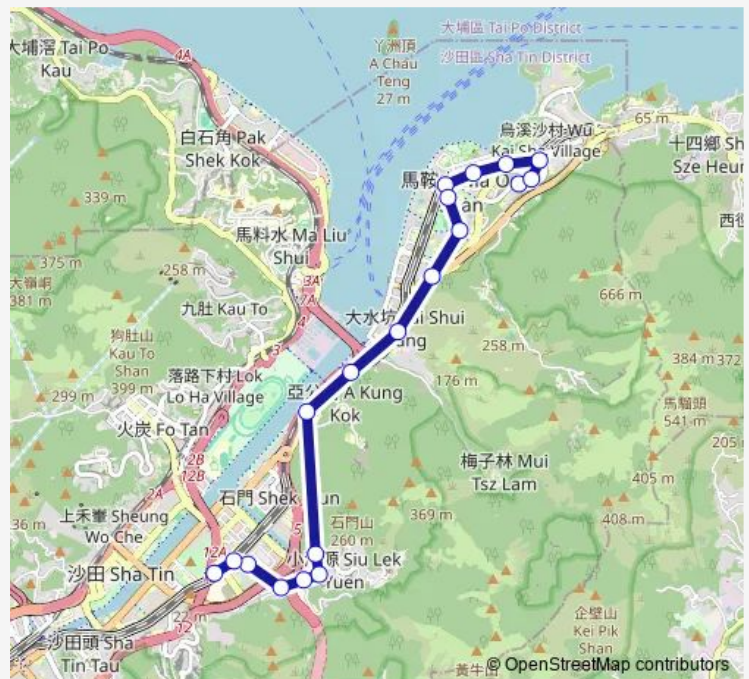

**Route schedule**

KAM Ying Court BUS Terminus — Prince OF Wales Hospital

Monday	05:40-18:54
Tuesday	05:40-18:54
Wednesday	05:40-18:54
Thursday	05:40-18:54
Friday	05:40-18:54
Saturday	05:40-18:54
Sunday	05:40-18:54

**Route info**

Direction: KAM Ying Court BUS Terminus

Stops: 19

Trip Duration: 0 hour 18 min

808 — KAM Ying Court - Prince OF Wales Hospital **BusMaps**

Ngau PEI SHA Street, YU Chui Court BUS Terminus

Chap WAI KON Street, Opposite City ONE Station|Chap  
WAI KON Street, Outside Prima Villa

## Direction

Prince OF Wales Hospital — KAM Ying Court BUS Terminus

20 stops

[Open route schedule](#)

Prince OF Wales Hospital

Chap WAI KON Street, Near City ONE Station|Chap WAI KON Street, Outside City ONE Station

## Route info

Direction: Prince OF Wales Hospital

Stops: 20

Trip Duration: 0 hour 18 min

SAI SHA Road, Outside Chung WO House, Chung ON Estate|Sai SHA Road Outside Chung WO House, Chung ON Estate (Near FOK ON Garden)