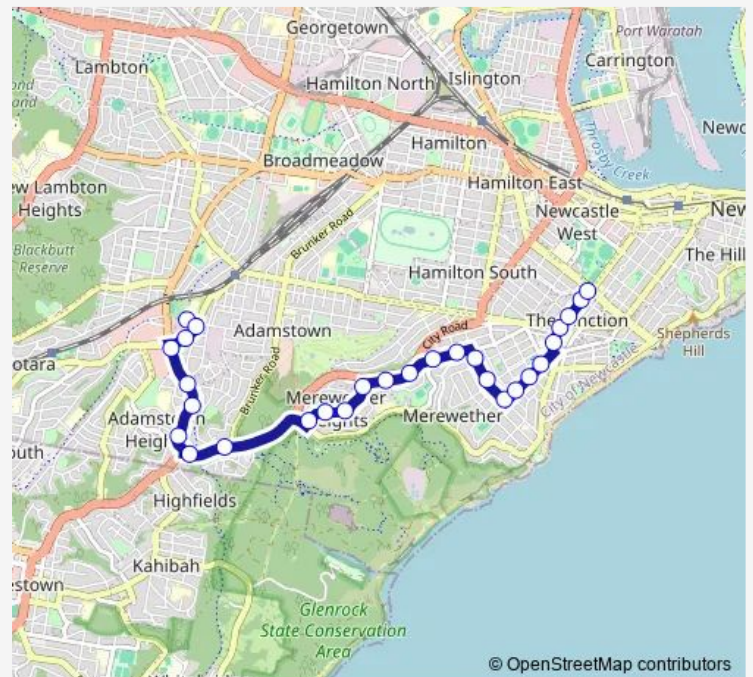

### Route schedule

St Pius X High School, Fletcher St, Stand C — Union St At Parkway Av

Monday 15:18

Tuesday 15:18

Wednesday 15:18

Thursday 15:18

Friday 15:18

Saturday —

### Route info

Direction: St Pius X High School, Fletcher St, Stand C

Stops: 28

Trip Duration: 0 hour 24 min

Mitchell St At Llewellyn St

Mitchell St At Berner St

Mitchell Park, Mitchell St

Union St At Merewether St

Union St Opp The Junction Public School

St Joseph's Primary School, Union St

Union St At Kemp St

Union St At Parkway Av

808 School Bus time schedules and route maps are available in an offline PDF at [busmaps.com](https://busmaps.com). Use the [busmaps.com](https://busmaps.com) website to see live bus times, train schedule or subway schedule, and step-by-step directions for all public transit in Newcastle