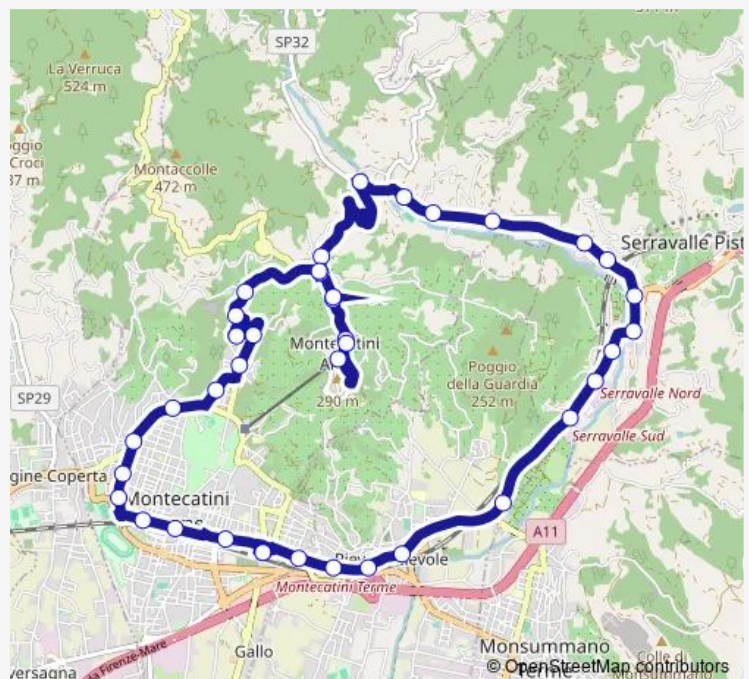

Grotta Maona

Piacciadio

Vico

V.Le Martini, 30m Prima Fr.12 (Cimitero)

V.Le Martini, Fr. 12

Montecatini Alto

### Route schedule

Montecatini Stazione — Montecatini Alto

Monday	13:30-19:33
Tuesday	—
Wednesday	—
Thursday	—
Friday	13:30-19:33
Saturday	13:30-19:33
Sunday	13:30-19:33

### Route info

Direction: Montecatini Stazione

Stops: 18

Trip Duration: 0 hour 19 min

## Route info

Direction: Montecatini Alto

Stops: 18

Trip Duration: 0 hour 19 min