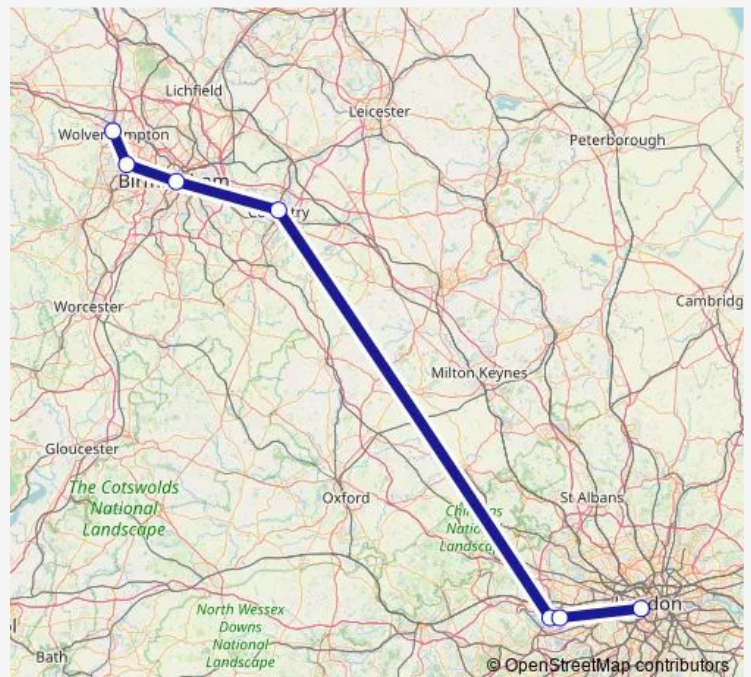

Birmingham Coach Station

Pool Meadow Bus Station

Heathrow Terminal 5

Heathrow Central Bus Station

Victoria Coach Station

Route schedule

Coach Park — Victoria Coach Station

Monday —

Tuesday —

Wednesday 07:20-16:15

Thursday —

Friday —

Saturday —

Sunday —

Route info

Direction: Coach Park

Stops: 7

Trip Duration: 4 hour 30 min

808 — Wolverhampton - Belgravia,victoria

Direction

Victoria Coach Station — Coach Park

7 stops

[Open route schedule](#)

Victoria Coach Station

Monday	—
Tuesday	—
Wednesday	08:30-20:30
Thursday	—
Friday	—
Saturday	—
Sunday	—

Route info

Direction: Victoria Coach Station

Stops: 7

Trip Duration: 4 hour 15 min

808 Coach Service time schedules and route maps are available in an offline PDF at busmaps.com. Use the busmaps.com website to see live bus times, train schedule or subway schedule, and step-by-step directions for all public transit in Wolverhampton