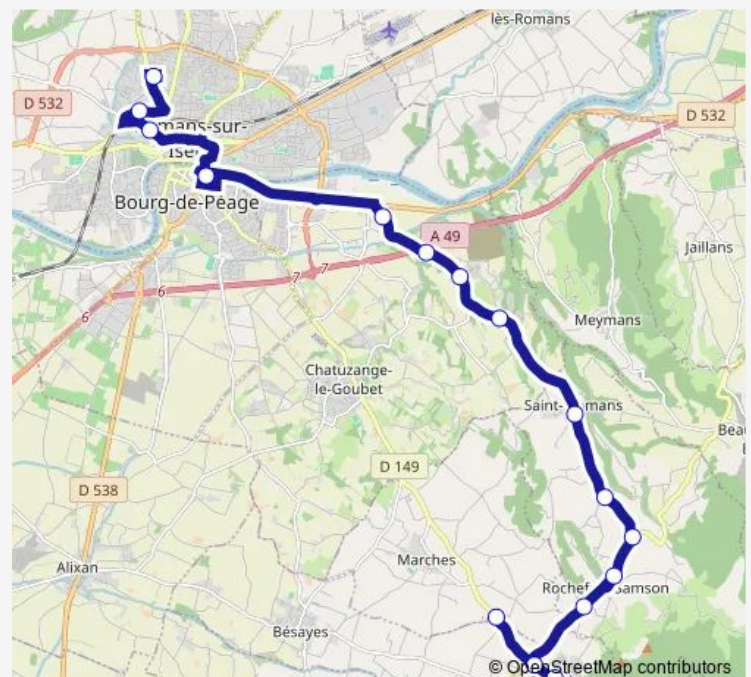

Bus 808 Ligne 800

[Go to website](#)

Direction

Romans College Debussy — LES Taureaux

16 stops

[Open route schedule](#)

Romans College Debussy

Lycee DU Dauphine

L'Etrat

Rochefort Samson Place DU Village

Rochefort Samson LES Marnes

Allee DES Tisseurs

Barbieres Village

LES Taureaux

Route schedule

Romans College Debussy — LES Taureaux

Monday 17:05

Tuesday 17:05

Wednesday 12:07

Thursday 17:05

Friday 17:05

Saturday —

Sunday —

Route info

Direction: Romans College Debussy

Stops: 16

Trip Duration: 0 hour 52 min

808 — Ligne 800

808 Bus time schedules and route maps are available in an offline PDF at busmaps.com. Use the busmaps.com website to see live bus times, train schedule or subway schedule, and step-by-step directions for all public transit in Valence