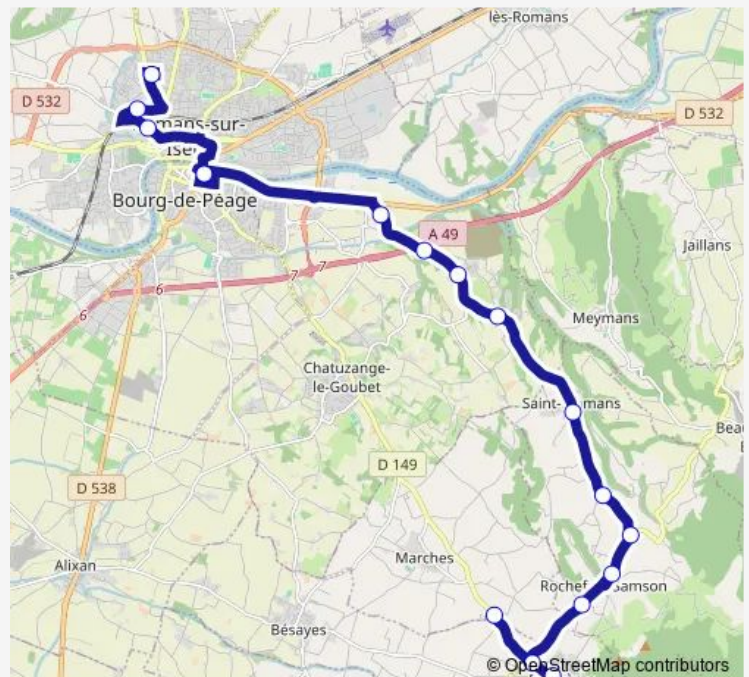

Direction

Romans College Debussy — LES Taureaux

16 stops

[Open route schedule](#)

Romans College Debussy

Lycee DU Dauphine

Duchesne

BDP College DE L'Europe

Quartier Canard

Centre Aere

Riousset

Papelissier

ST Mamans

Rochefort Samson LES Buis

L'Etrat

Rochefort Samson Place DU Village

Rochefort Samson LES Marnes

Allee DES Tisseurs

Barbieres Village

LES Taureaux

Route schedule

Romans College Debussy — LES Taureaux

Monday 17:05

Tuesday 17:05

Wednesday 12:07

Thursday 17:05

Friday 17:05

Saturday —

Sunday —

Route info

Direction: Romans College Debussy

Stops: 16

Trip Duration: 0 hour 52 min