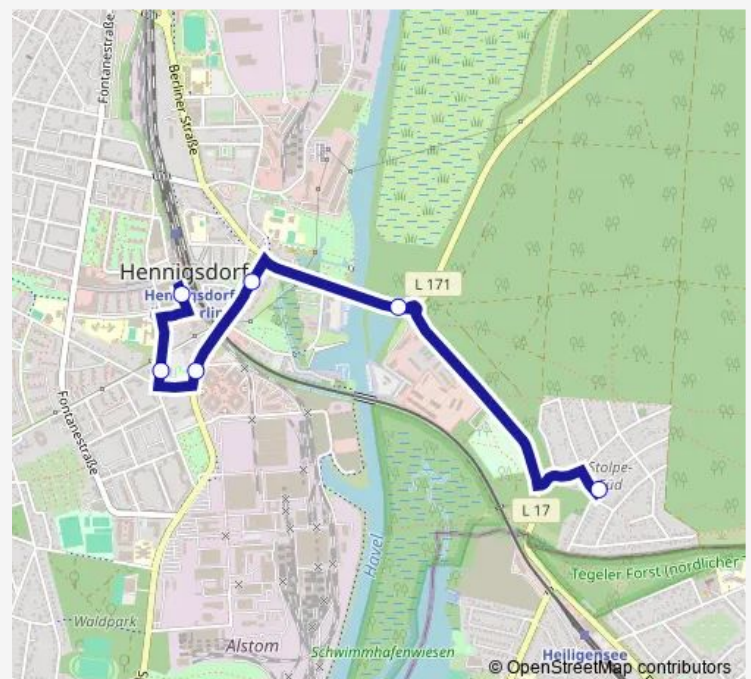

Hennigsdorf, Akazienweg

Hennigsdorf, Kokillenweg

Hennigsdorf, Fontanesiedlung Mitte

Hennigsdorf, Fontanesiedlung Nord

Hennigsdorf, Reinickendorfer Str.

Hennigsdorf, F.-Wolf-Str.

Hennigsdorf, Alsdorfer Str.

### Route schedule

Hennigsdorf, Stolpe Süd — Hennigsdorf, Alsdorfer Str.

Monday 07:22-08:20

Tuesday 07:22-08:20

Wednesday 07:22-08:20

Thursday 07:22-08:20

Friday 07:22-08:20

Saturday —

### Route info

Direction: Hennigsdorf, Stolpe Süd

Stops: 19

Trip Duration: 0 hour 27 min

**Direction**

S Hennigsdorf Bhf — Hennigsdorf, Stolpe Süd

8 stops

[Open route schedule](#)

## Route info

Direction: Hennigsdorf, Alsdorfer Str.

Stops: 19

Trip Duration: 0 hour 25 min

**Direction**

Hennigsdorf, Stolpe Süd — S Hennigsdorf Bhf

6 stops

[Open route schedule](#)