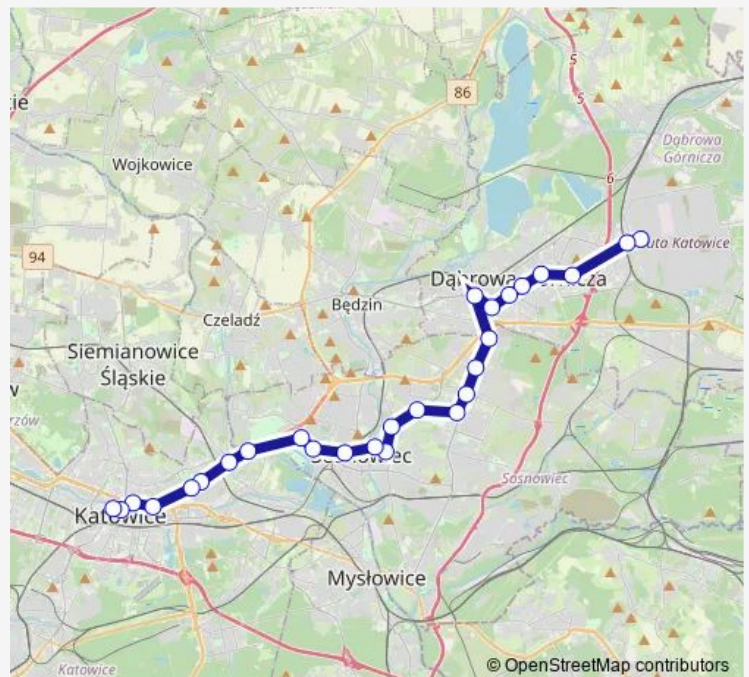

### Route schedule

Katowice Piotra Skargi — Tworzeń Huta Katowice

Monday 19:16-20:56

Tuesday 19:16-20:56

Wednesday 19:16-20:56

Thursday 19:16-20:56

Friday 19:16-20:56

Saturday 19:26-20:46

### Route info

Direction: Katowice Piotra Skargi

Stops: 24

Trip Duration: 1 hour 0 min

808

BusMaps

Gołonóg Osiedle Kasprzaka

Tworzeń Wiadukt