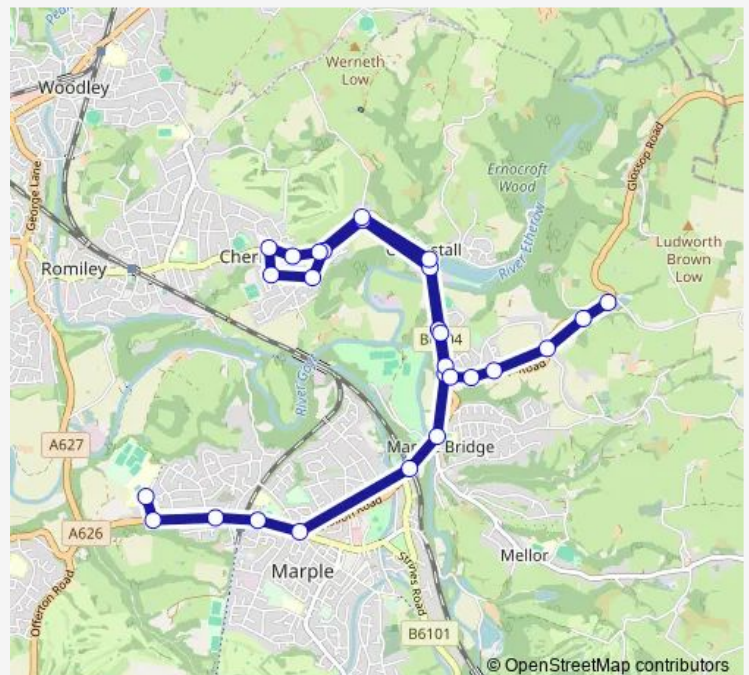

Bus 808 Marple Hall School - Lane Ends

[Go to website](#)

Direction

Marple Hall School — Sandhill Lane

27 stops

[Open route schedule](#)

- Marple Hall School
- Hilltop Drive
- Rose Hill Station
- The Drive
- Bowden Lane
- Marple Station
- Marple Bridge
- Windsor Castle
- Northumberland Arms
- Compstall Village
- Rydeacre
- Corcoran Drive
- Alamein Drive
- Cherry Tree Lane
- Cherry Tree Lane
- Waterloo Road
- Corcoran Drive
- Rydeacre
- Compstall Village
- Northumberland Arms
- Greenbank Road

Route info

Direction: Marple Hall School

Stops: 27

Trip Duration: 0 hour 30 min

808 — Marple Hall School - Lane Ends

Windsor Castle

Cote Green Road

Glossop Road

Lane Ends Inn

Werneth View

Sandhill Lane

Direction

Sandhill Lane — Marple Hall School

28 stops

[Open route schedule](#)

Sandhill Lane

Sunday —

Route info

Direction: Sandhill Lane

Stops: 28

Trip Duration: 0 hour 40 min

Oak Drive

Marina Drive

Marple Hall School