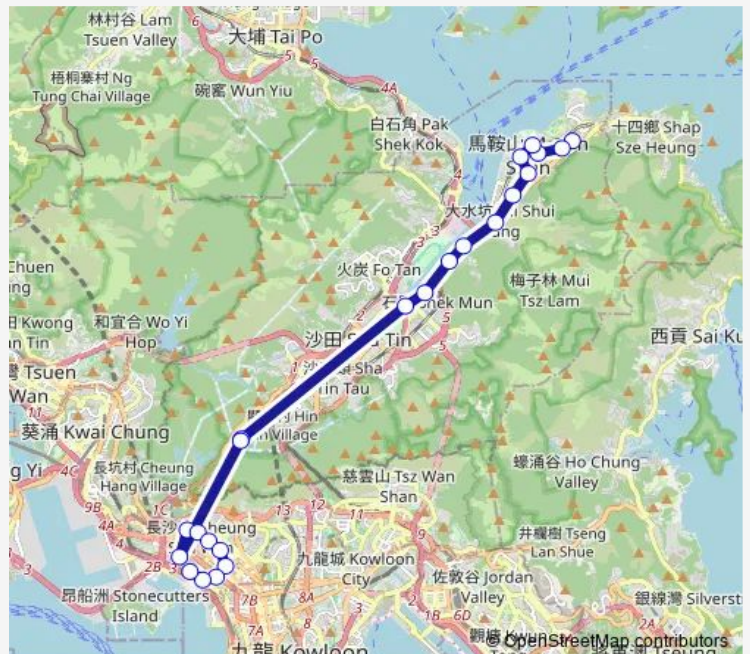

[Ctb] Shatin Hospital, A Kung KOK Street[[Kmb+Ctb] Shatin Hospital/
Shatin Hospital, A Kung KOK Street[[Kmb] Shatin Hospital[[Lwb] Shatin Hospital

Route schedule

[Ctb] LEE ON Estate[[Kmb+Ctb] LEE ON BUS Terminus/
Lee ON Estate[[Kmb] LEE ON BUS Terminus — [Ctb] HOI TAT Estate[[Kmb] Cheung SHA WAN (HOI TAT Estate) BUS Terminus

Monday	06:00-20:20
Tuesday	06:00-20:20
Wednesday	06:00-20:20
Thursday	06:00-20:20
Friday	06:00-20:20
Saturday	06:00-18:00
Sunday	06:00-18:00

Route info

Direction: [Ctb] LEE ON Estate[[Kmb+Ctb] LEE ON BUS Terminus/
Lee ON Estate[[Kmb] LEE ON BUS Terminus

Stops: 23

Trip Duration: 1 hour 13 min

[Ctb] Heung YEE KUK NEW Territories Building, TAI Chung KIU Road[[Kmb+Ctb] Shek MUN BBI - Heung YEE KUK Building/
Heung YEE KUK NEW Territories Building, TAI Chung KIU Road[[Kmb] Shek MUN BBI - Heung YEE KUK Building[[Lwb] Shek MUN BBI - Heung YEE KUK Building