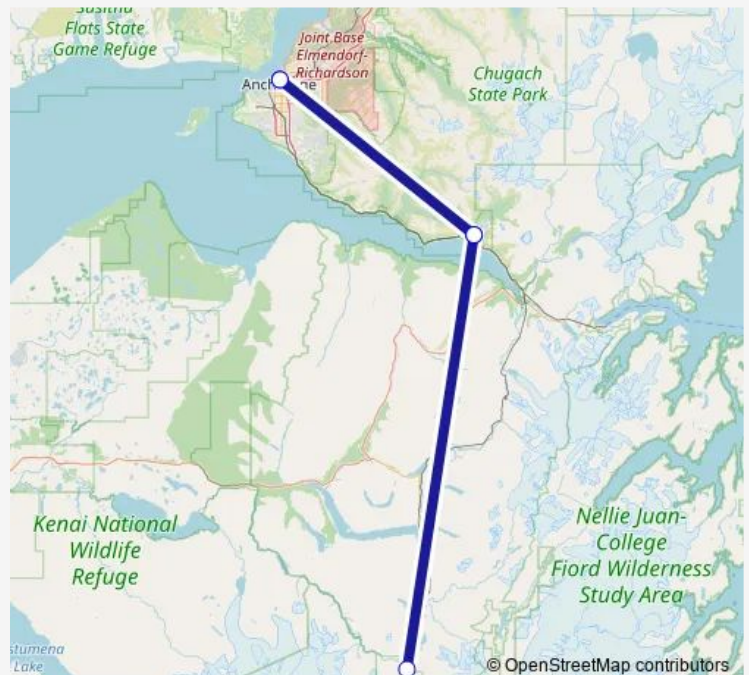

Rail Coastal Classic

[Go to website](#)

Direction

Anchorage — Anchorage

5 stops

[Open route schedule](#)

Anchorage

Girdwood

Seward

Girdwood

Anchorage

Route schedule

Anchorage — Anchorage

Monday 06:45

Tuesday 06:45

Wednesday 06:45

Thursday 06:45

Friday 06:45

Saturday 06:45

Sunday 06:45

Route info

Direction: Anchorage

Stops: 5

Trip Duration: 15 hour 30 min