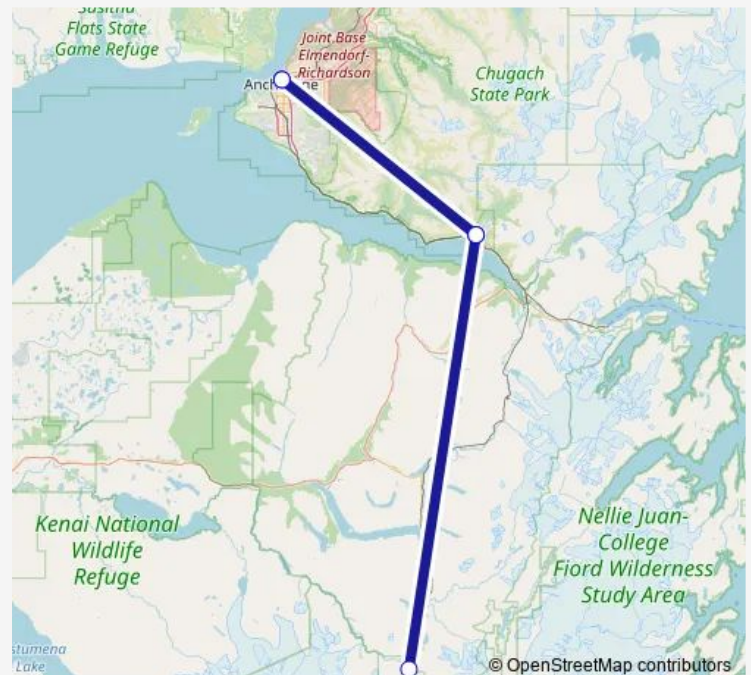

### Direction

Anchorage — Anchorage

5 stops

[Open route schedule](#)

Anchorage

Girdwood

Seward

Girdwood

Anchorage

### Route schedule

Anchorage — Anchorage

Monday 06:45

Tuesday 06:45

Wednesday 06:45

Thursday 06:45

Friday 06:45

Saturday 06:45

### Route info

Direction: Anchorage

Stops: 5

Trip Duration: 15 hour 30 min

Coastal Classic

BusMaps

Rail time schedules and route maps are available in an offline PDF at [busmaps.com](https://busmaps.com). Use the [busmaps.com](https://busmaps.com) website to see live bus times, train schedule or subway schedule, and step-by-step directions for all public transit in Anchorage