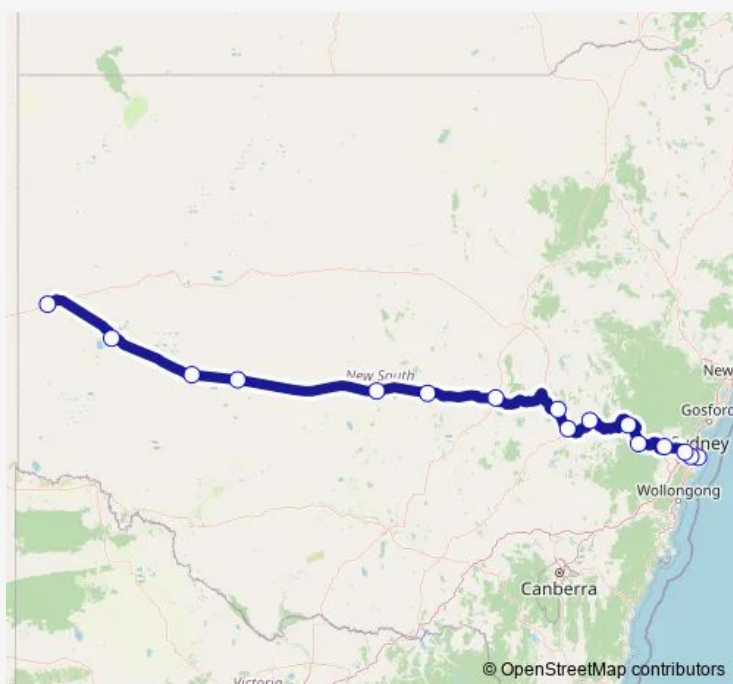

Condobolin Station, Platform 1

Euabalong West Station, Platform 1

Ivanhoe Station, Platform 1

Darnick Station, Platform 1

Menindee Station, Platform 1

Broken Hill Station, Platform 1

Route schedule

Central Station, Platform 1 — Broken Hill Station, Platform 1

Monday 06:19

Tuesday —

Wednesday —

Thursday —

Friday —

Saturday —

Sunday —

Route info

Direction: Central Station, Platform 1

Stops: 16

Trip Duration: 13 hour 21 min

445 Regional Rail Service time schedules and route maps are available in an offline PDF at busmaps.com. Use the busmaps.com website to see live bus times, train schedule or subway schedule, and step-by-step directions for all public transit in Sydney

The schedule is provided in the local timezone. Times with "(+1)" indicate departures on the next day.

PDF file created on 2025-01-16

2024 BusMaps.com - All Rights Reserved