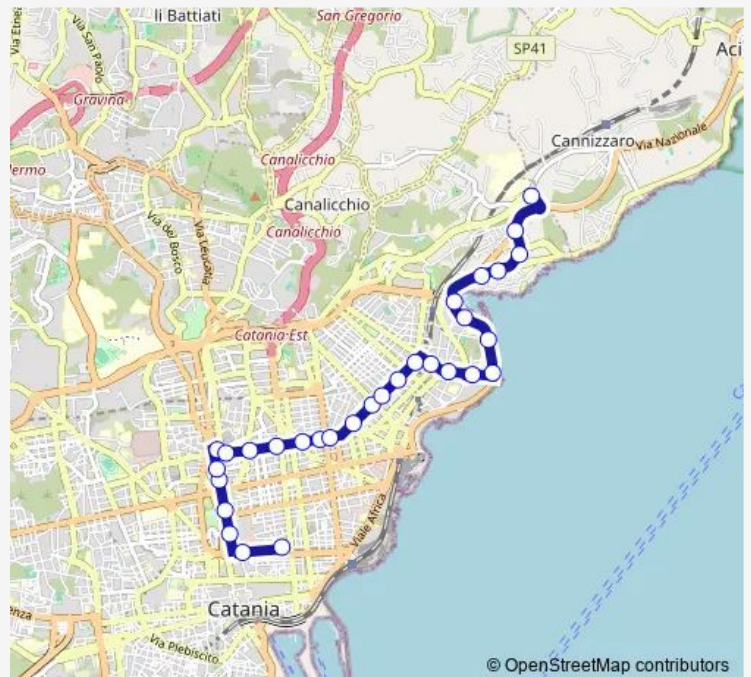

# Bus 948 Repubblica - Ospedale Cannizzaro

[Go to website](#)

**Direction**

Terminal Repubblica — Ospedale Cannizzaro

30 stops

[Open route schedule](#)

- Terminal Repubblica
- Stesicoro Metro Nord
- Etnea Pacini
- Villa Bellini
- Etnea XX Settembre
- Etnea Cordaro
- Fondaco Canfora
- Monserato Caronda
- D'Annunzio Imbriani
- D'Annunzio Guzzardi
- D'Annunzio Province
- D'Annunzio Vittorio Veneto Sud
- D'Annunzio Corsica
- Santangelo Fulci
- Santangelo Fulci Duca Abruzzi
- Re Martino Regina Bianca
- Re Martino Wrzi
- Re Martino Galati
- Galatioto Camastra
- Rotolo Galatioto
- Rotolo De Gasperi

Route schedule

Terminal Repubblica — Ospedale Cannizzaro

Monday	05:50-23:10
Tuesday	05:50-23:10
Wednesday	05:50-23:10
Thursday	05:50-23:10
Friday	05:50-23:10
Saturday	05:50-23:10
Sunday	06:00-21:00

Route info

Direction: Terminal Repubblica

Stops: 30

Trip Duration: 0 hour 30 min

© OpenStreetMap contributors

Alagona Nettuno Est

Alagona Anfuso Est

Alagona Parrocchia Est

Mancini Battaglia

## Route info

Direction: Ospedale Cannizzaro

Stops: 25

Trip Duration: 0 hour 35 min

948 Bus time schedules and route maps are available in an offline PDF at [busmaps.com](https://busmaps.com). Use the [busmaps.com](https://busmaps.com) website to see live bus times, train schedule or subway schedule, and step-by-step directions for all public transit in Catania