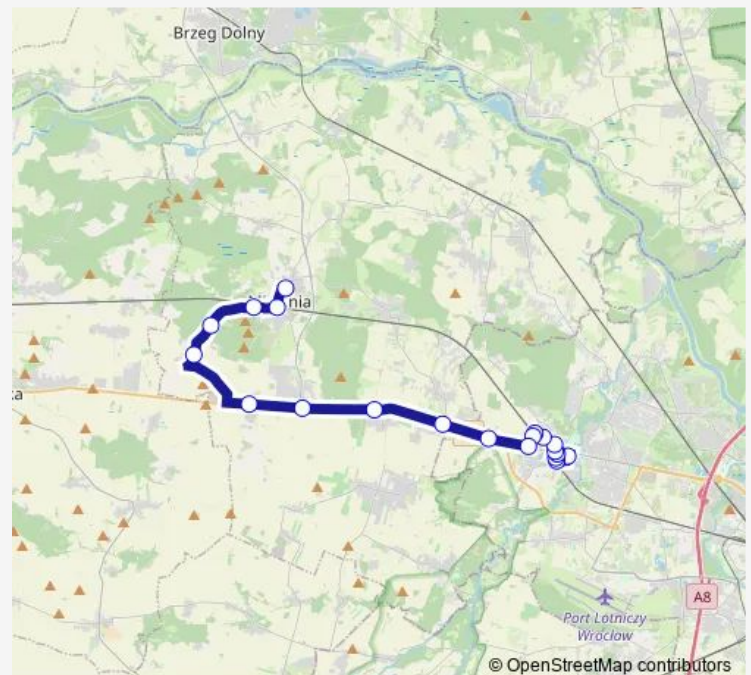

Średzka

Rubczaka

Rubczaka (Stacja kolejowa)

Leśnica

Route schedule

Miękinia - pętla — Leśnica

Monday 04:57-15:07

Tuesday 04:57-15:07

Wednesday 04:57-15:07

Thursday 04:57-15:07

Friday 04:57-15:07

Saturday —

Sunday —

Route info

Direction: Miękinia - pętla

Stops: 16

Trip Duration: 0 hour 31 min

■ 948

BusMaps

Direction

Miękinia - pętla — Leśnica

19 stops

[Open route schedule](#)

Miękinia - pętla

Route info

Direction: Leśnica

Stops: 20

Trip Duration: 0 hour 33 min

948 Bus time schedules and route maps are available in an offline PDF at busmaps.com. Use the busmaps.com website to see live bus times, train schedule or subway schedule, and step-by-step directions for all public transit in Wrocław